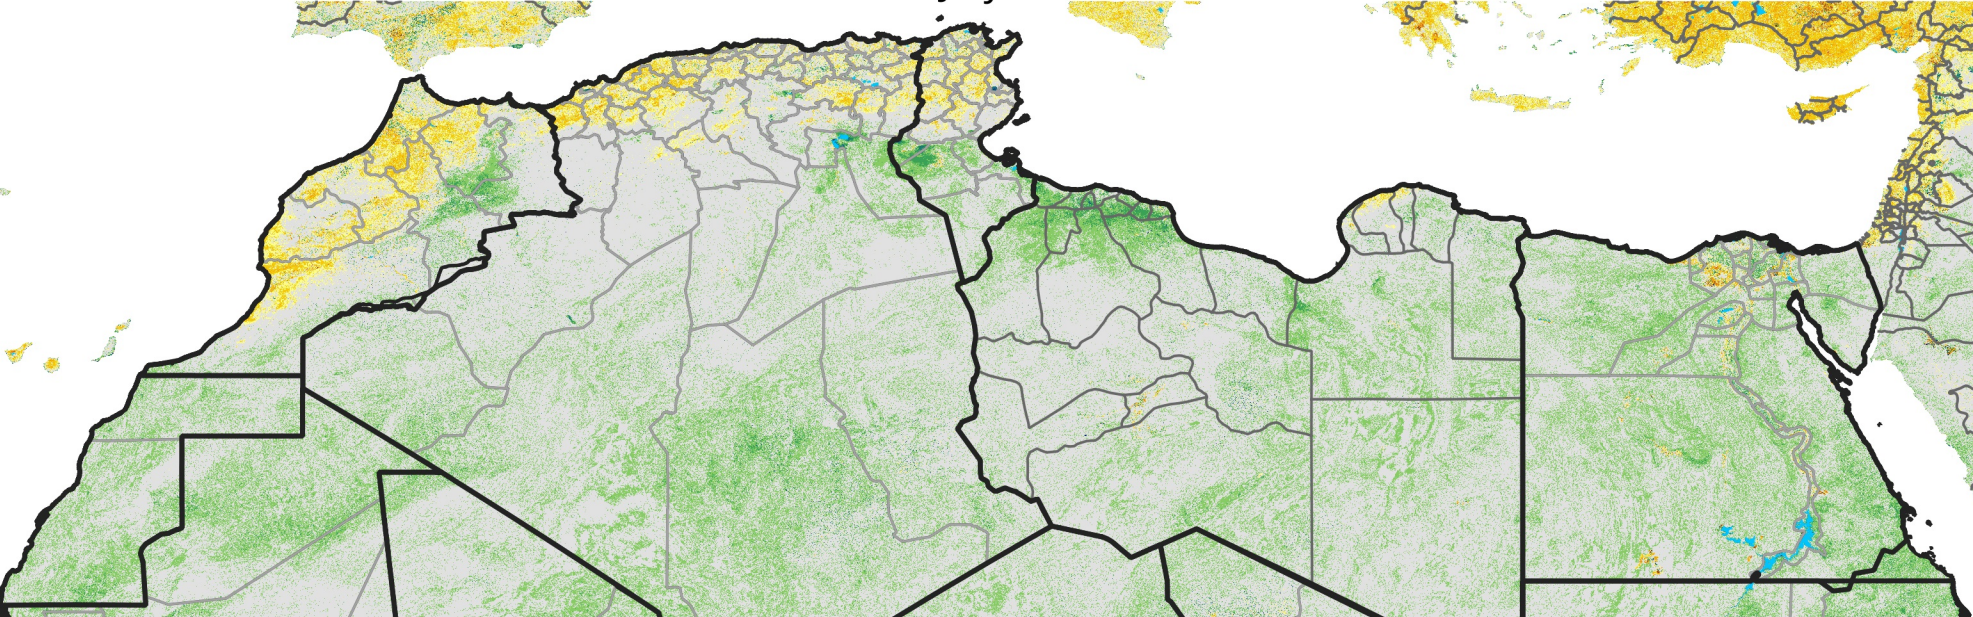

North Africa Percent of Mean NDVI

2008 / mean (2003 - 2022)
Period 20 / July 11 - 20, 2008

Percent of Normal