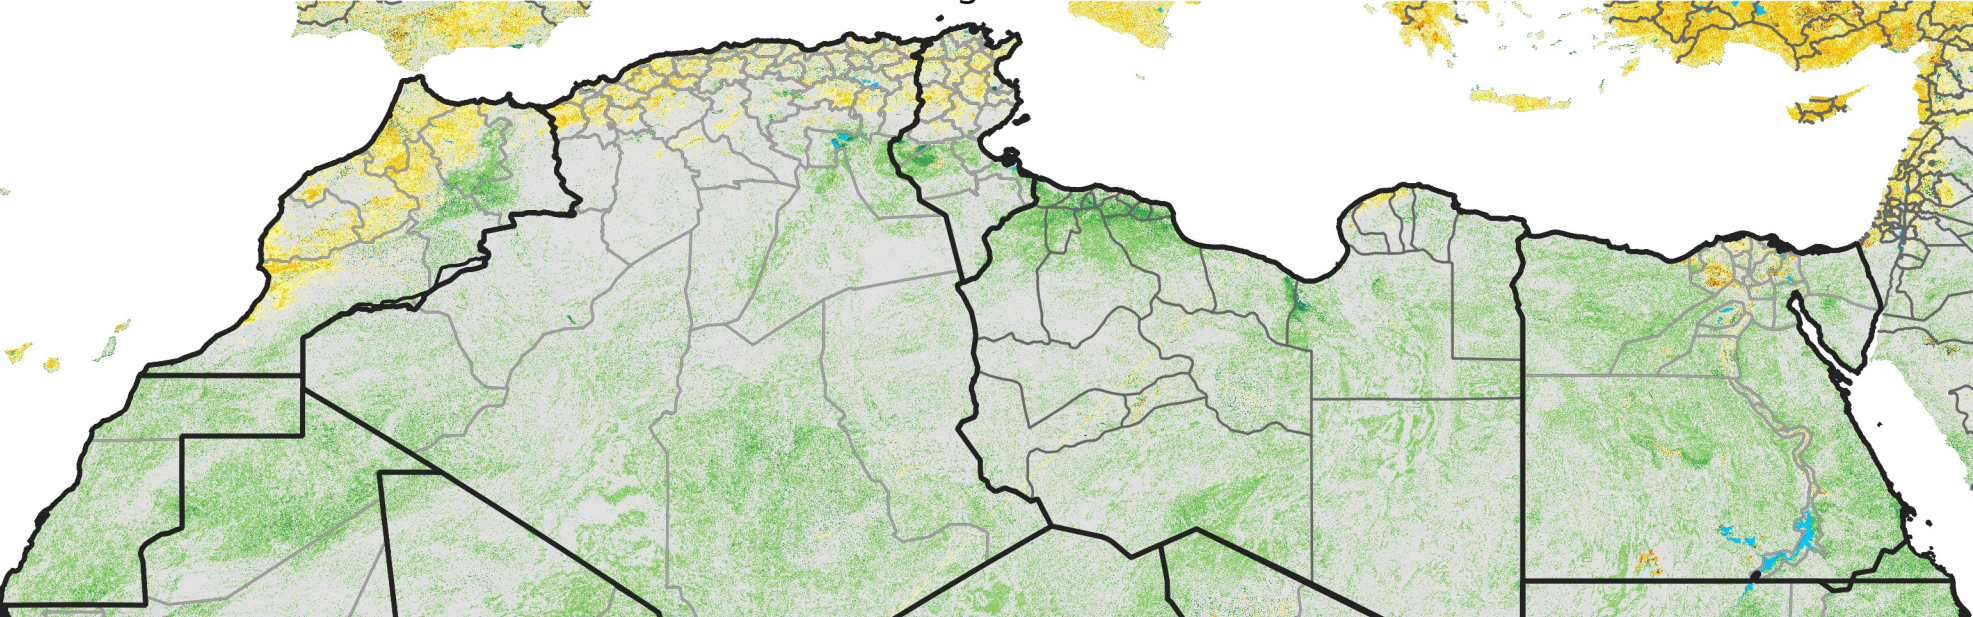

North Africa Percent of Mean NDVI

2008 / mean (2003 - 2022)
Period 22 / August 01 - 10, 2008

Percent of Normal