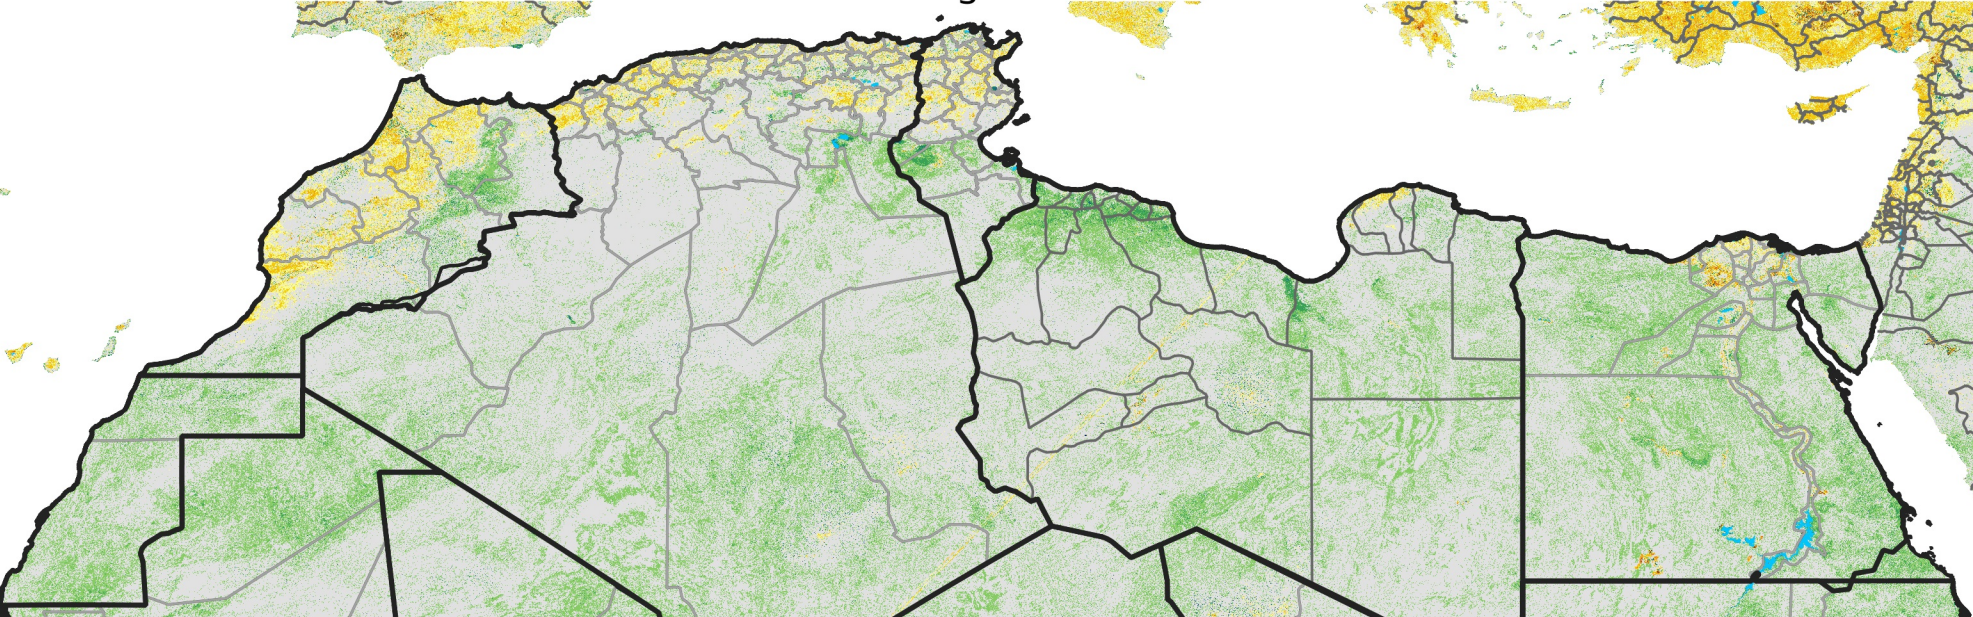

North Africa Percent of Mean NDVI

2008 / mean (2003 - 2022)
Period 23 / August 11 - 20, 2008

Percent of Normal