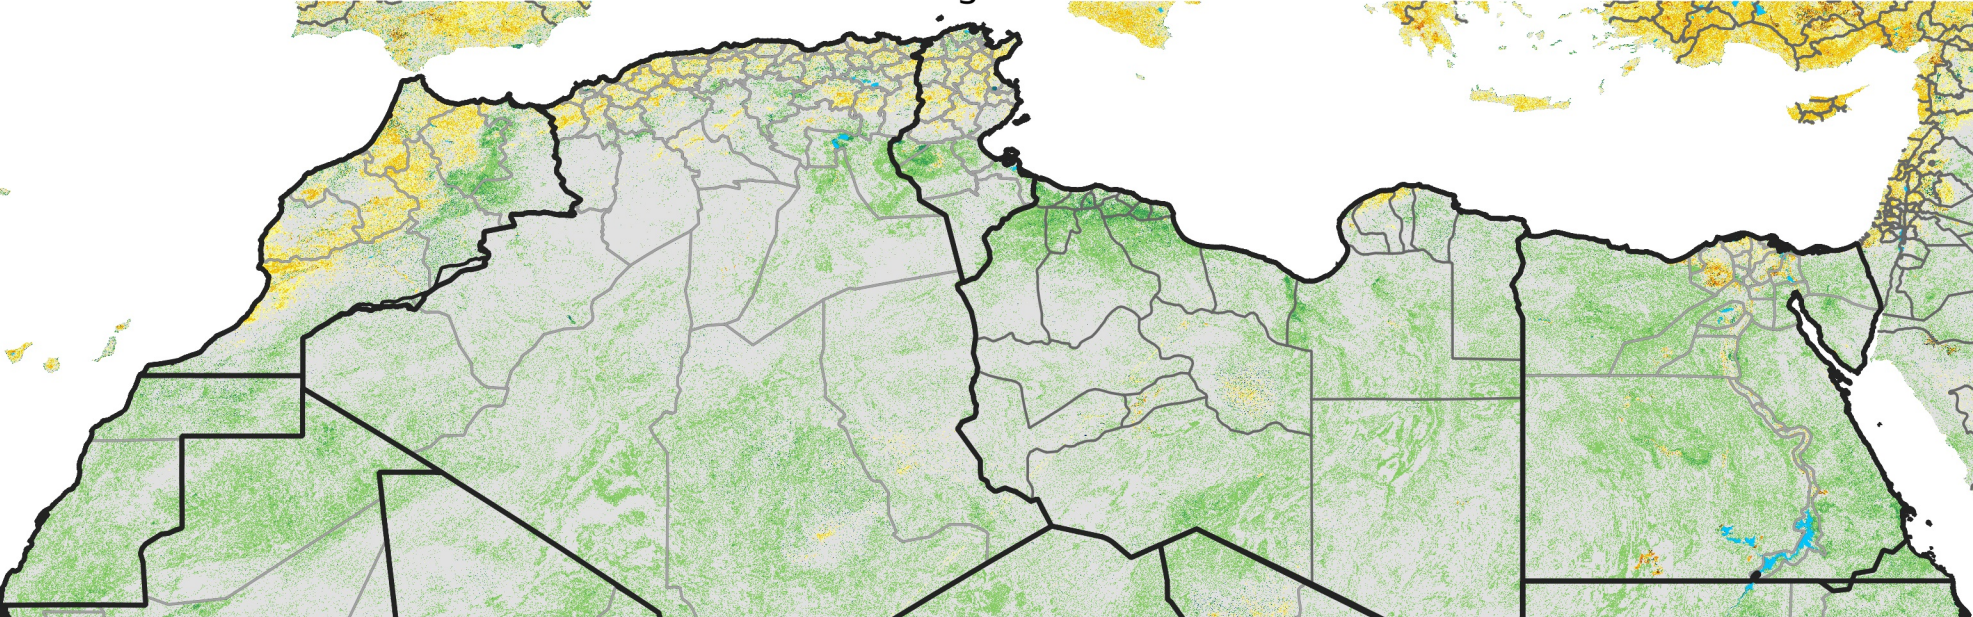

# North Africa Percent of Mean NDVI

2008 / mean (2003 - 2022)  
Period 24 / August 21 - 31, 2008