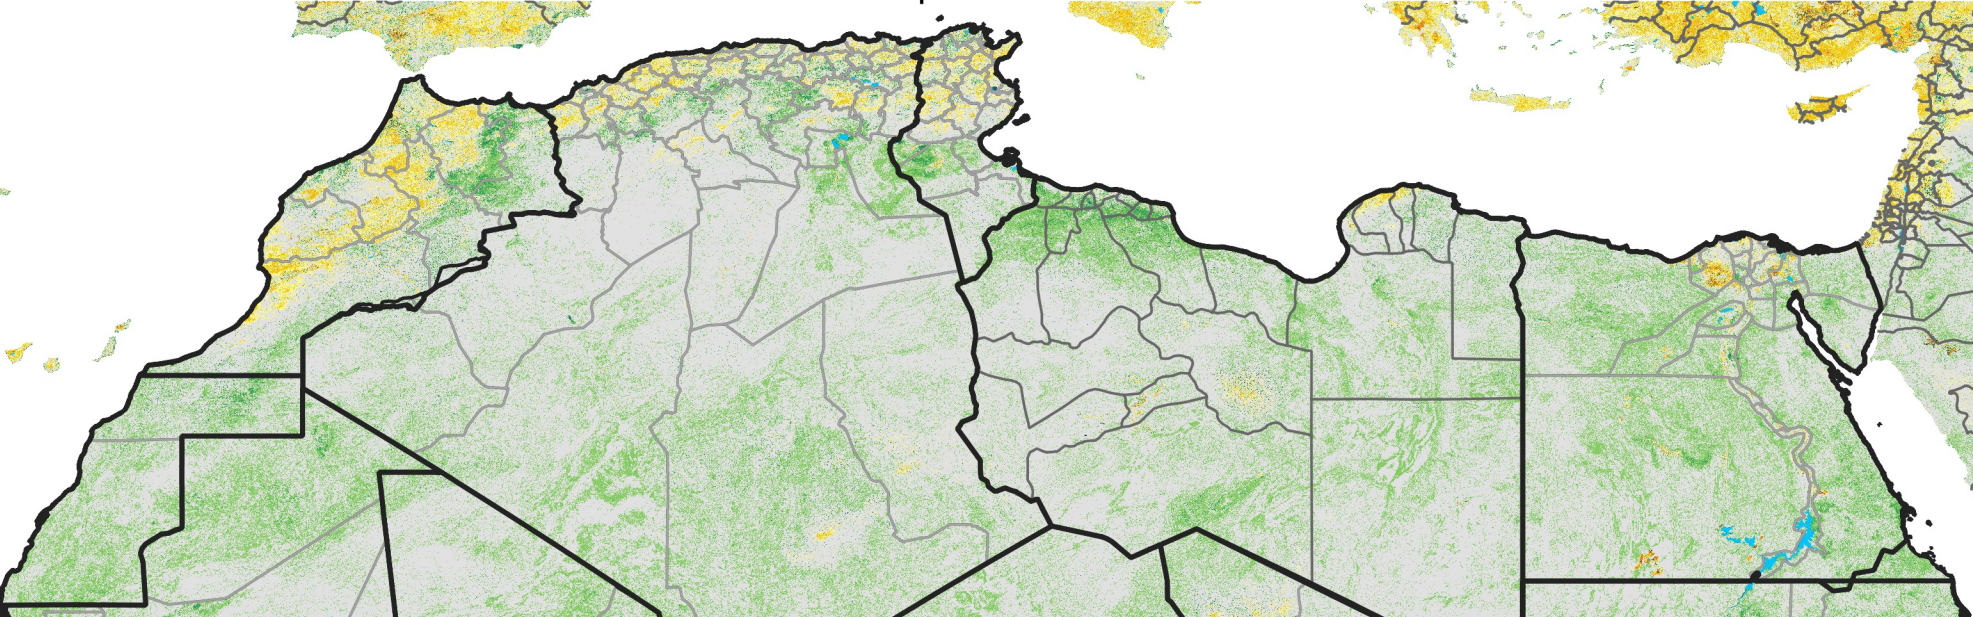

# North Africa Percent of Mean NDVI

2008 / mean (2003 - 2022)  
Period 25 / September 01 - 10, 2008