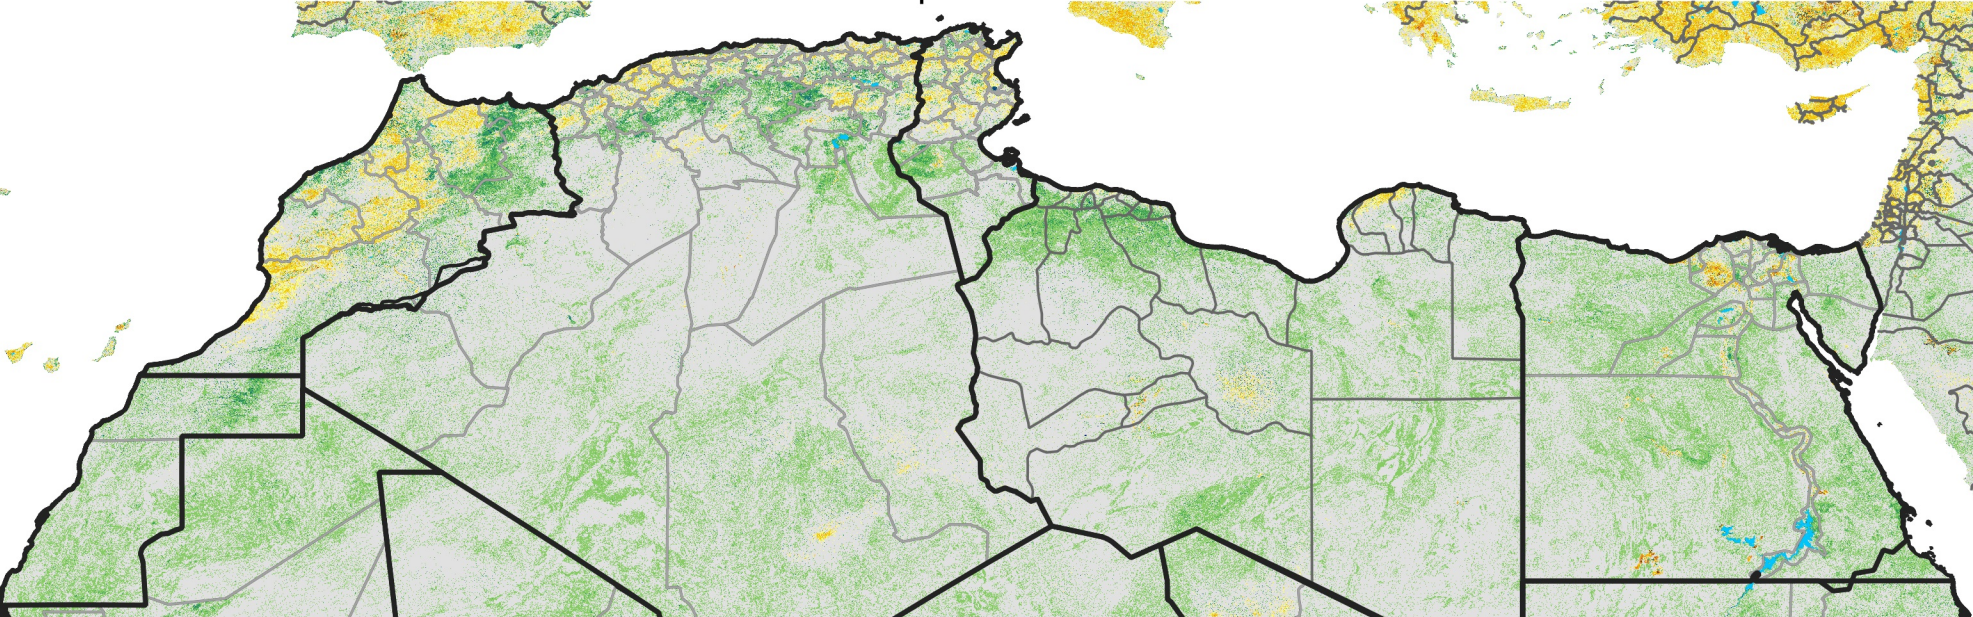

# North Africa Percent of Mean NDVI

2008 / mean (2003 - 2022)  
Period 26 / September 11 - 20, 2008