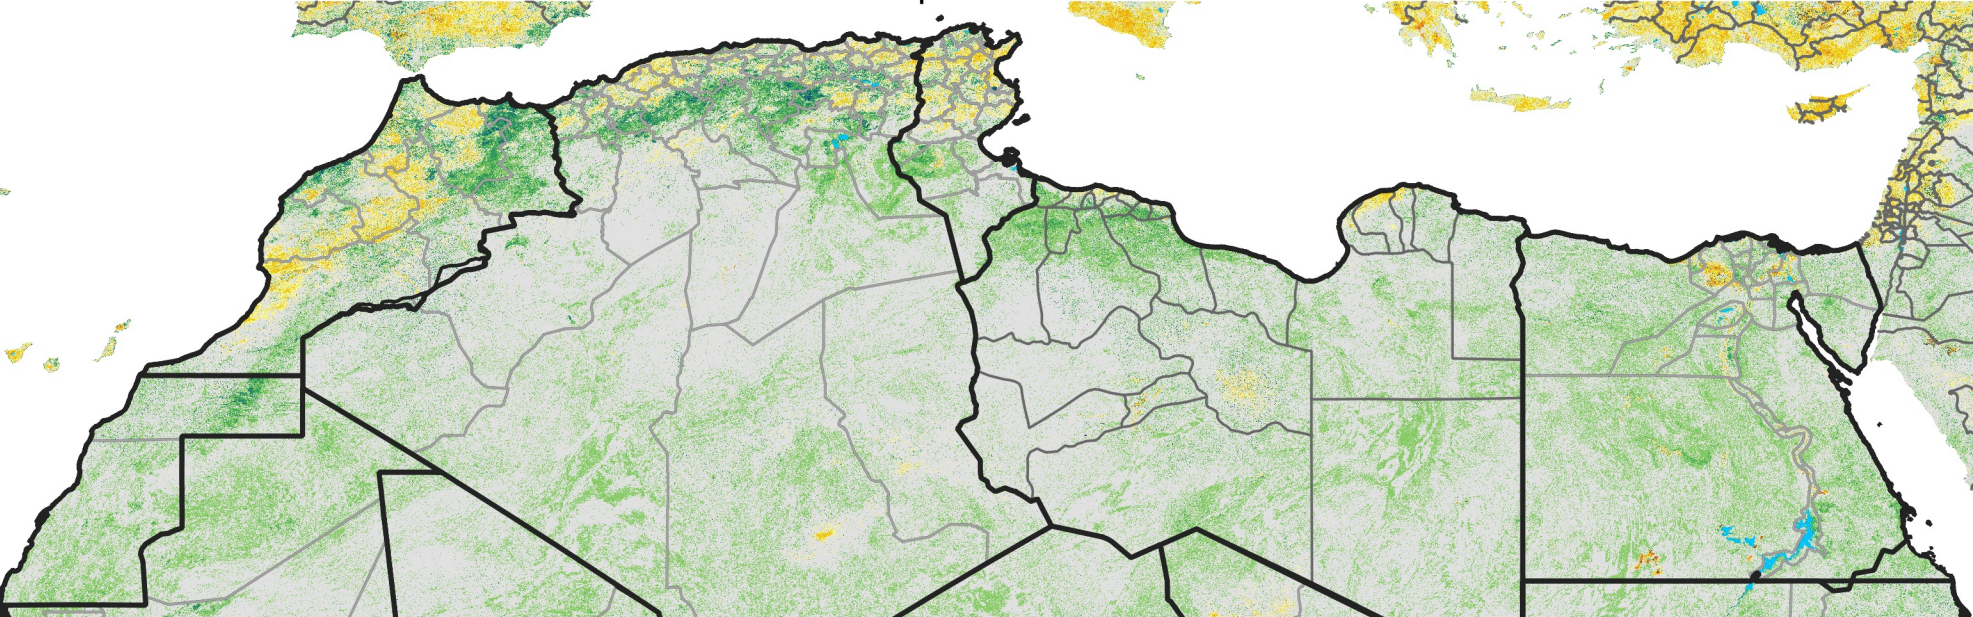

North Africa Percent of Mean NDVI

2008 / mean (2003 - 2022)
Period 27 / September 21 - 30, 2008

Percent of Normal