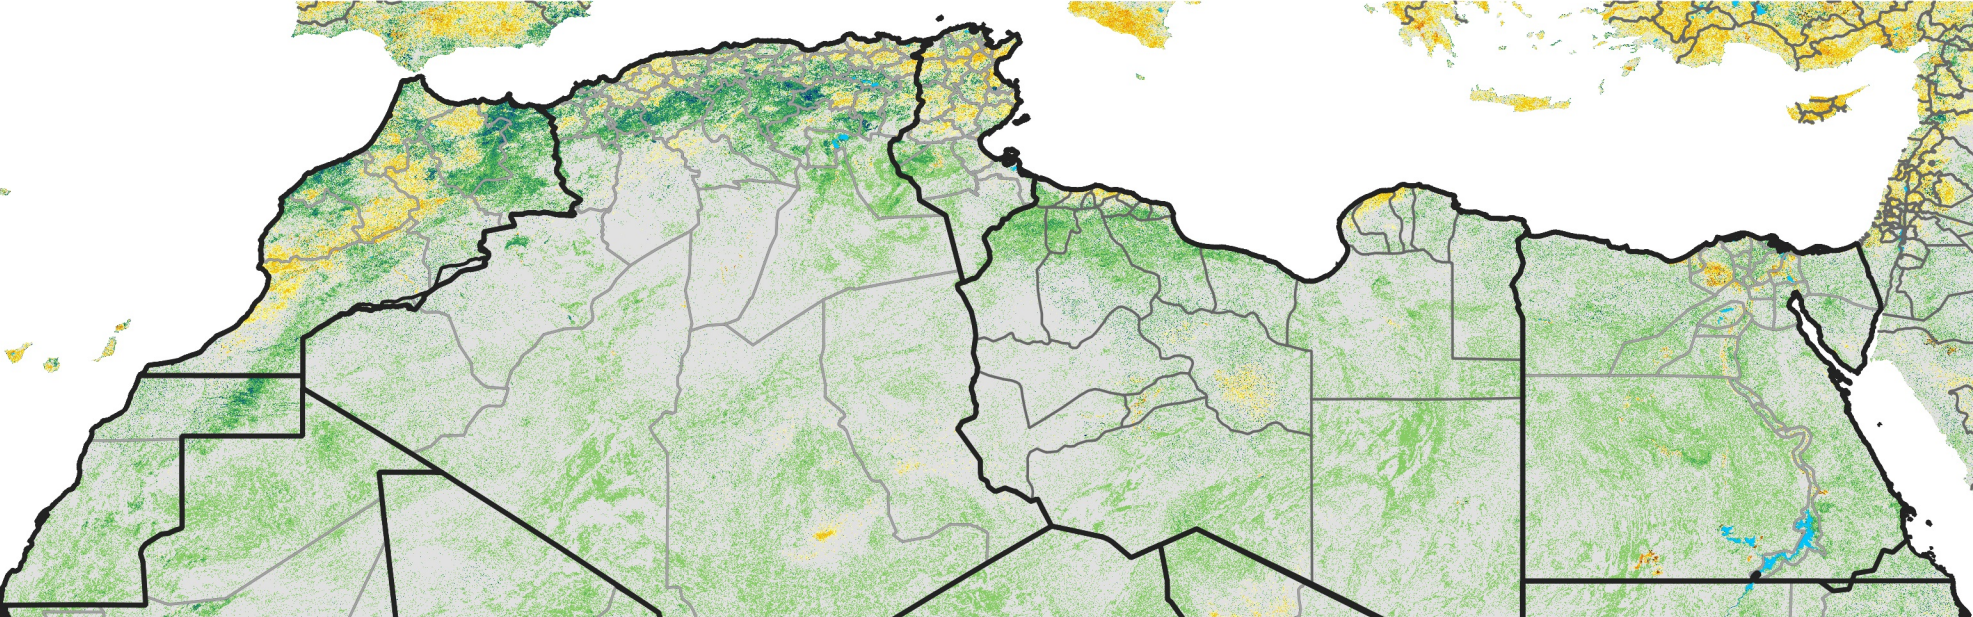

North Africa Percent of Mean NDVI

2008 / mean (2003 - 2022)
Period 28 / October 01 - 10, 2008

Percent of Normal