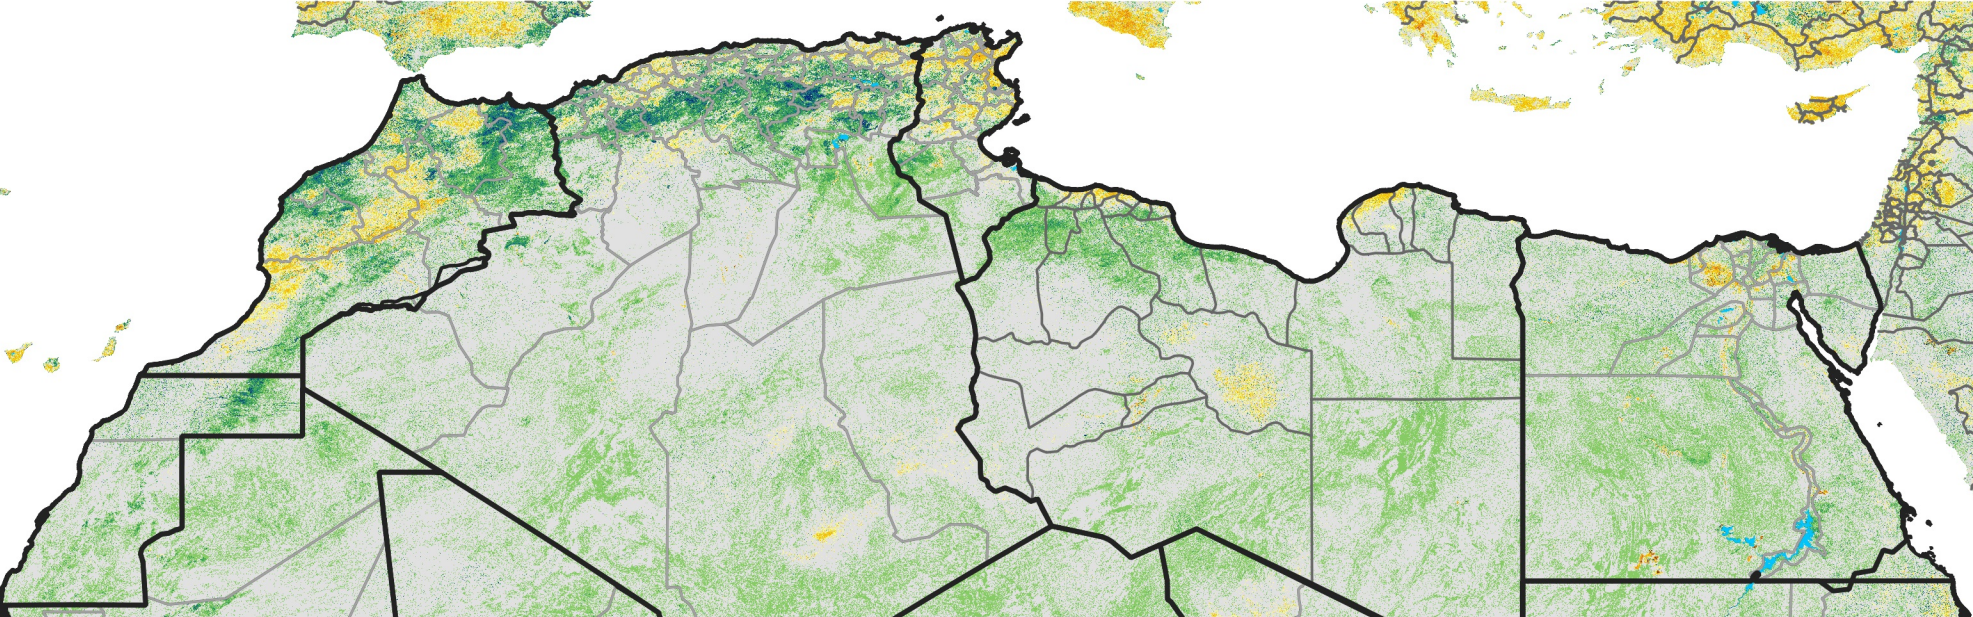

North Africa Percent of Mean NDVI

2008 / mean (2003 - 2022)
Period 29 / October 11 - 20, 2008

Percent of Normal