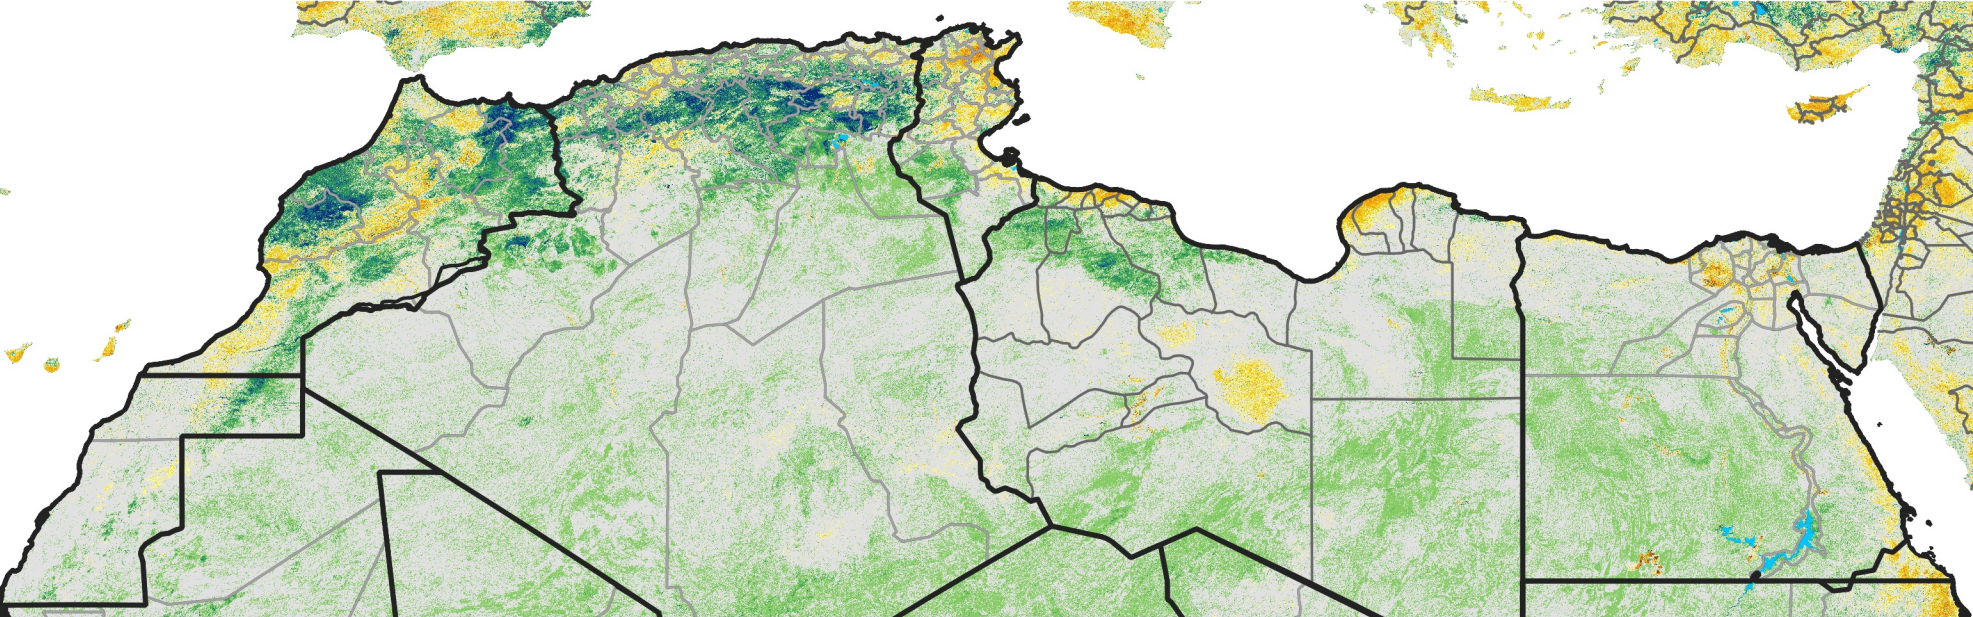

North Africa Percent of Mean NDVI

2008 / mean (2003 - 2022)
Period 34 / December 01 - 10, 2008

Percent of Normal