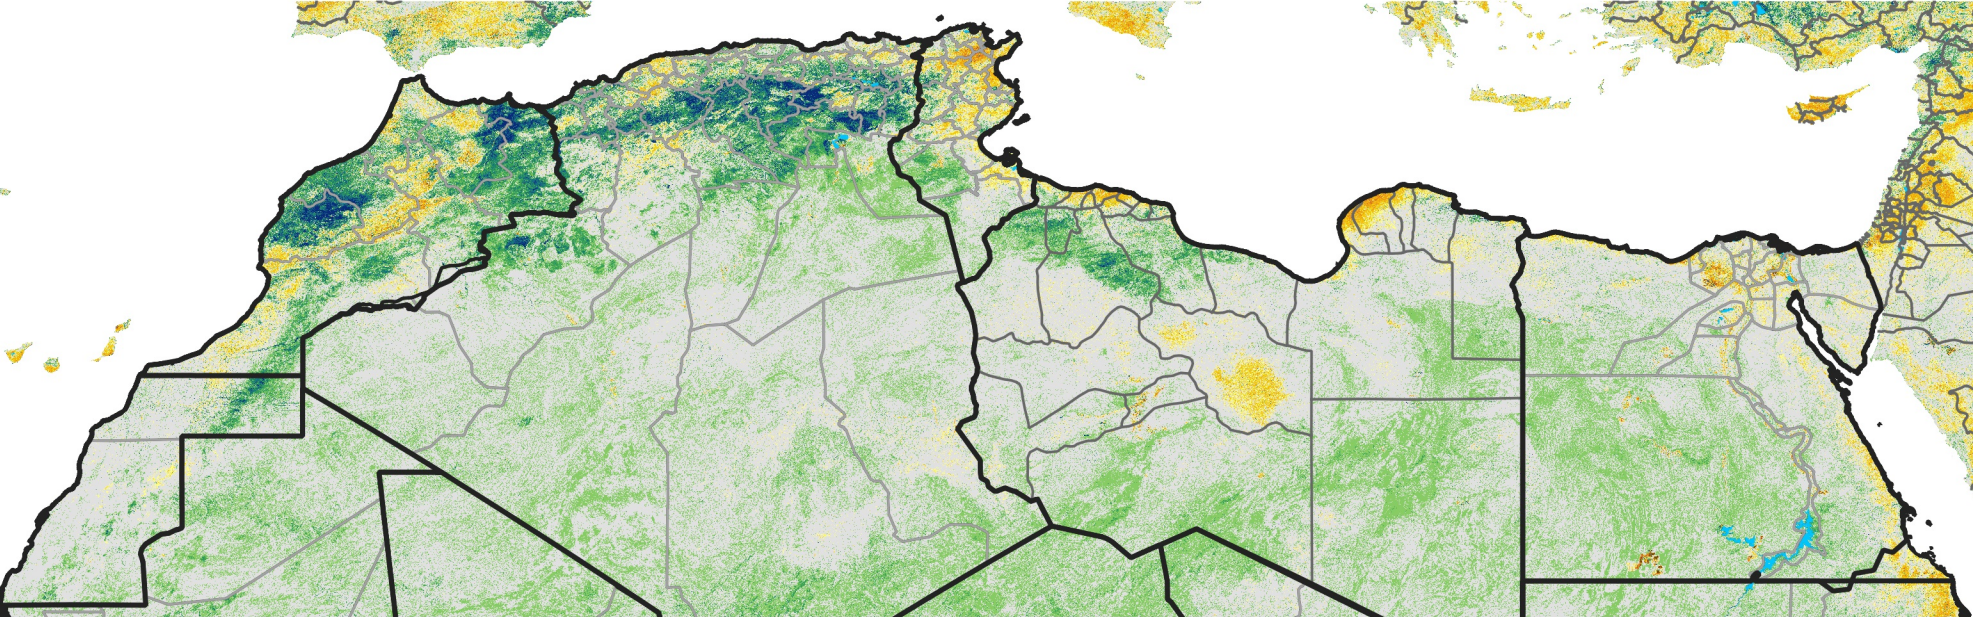

North Africa Percent of Mean NDVI

2008 / mean (2003 - 2022)
Period 35 / December 11 - 20, 2008

Percent of Normal