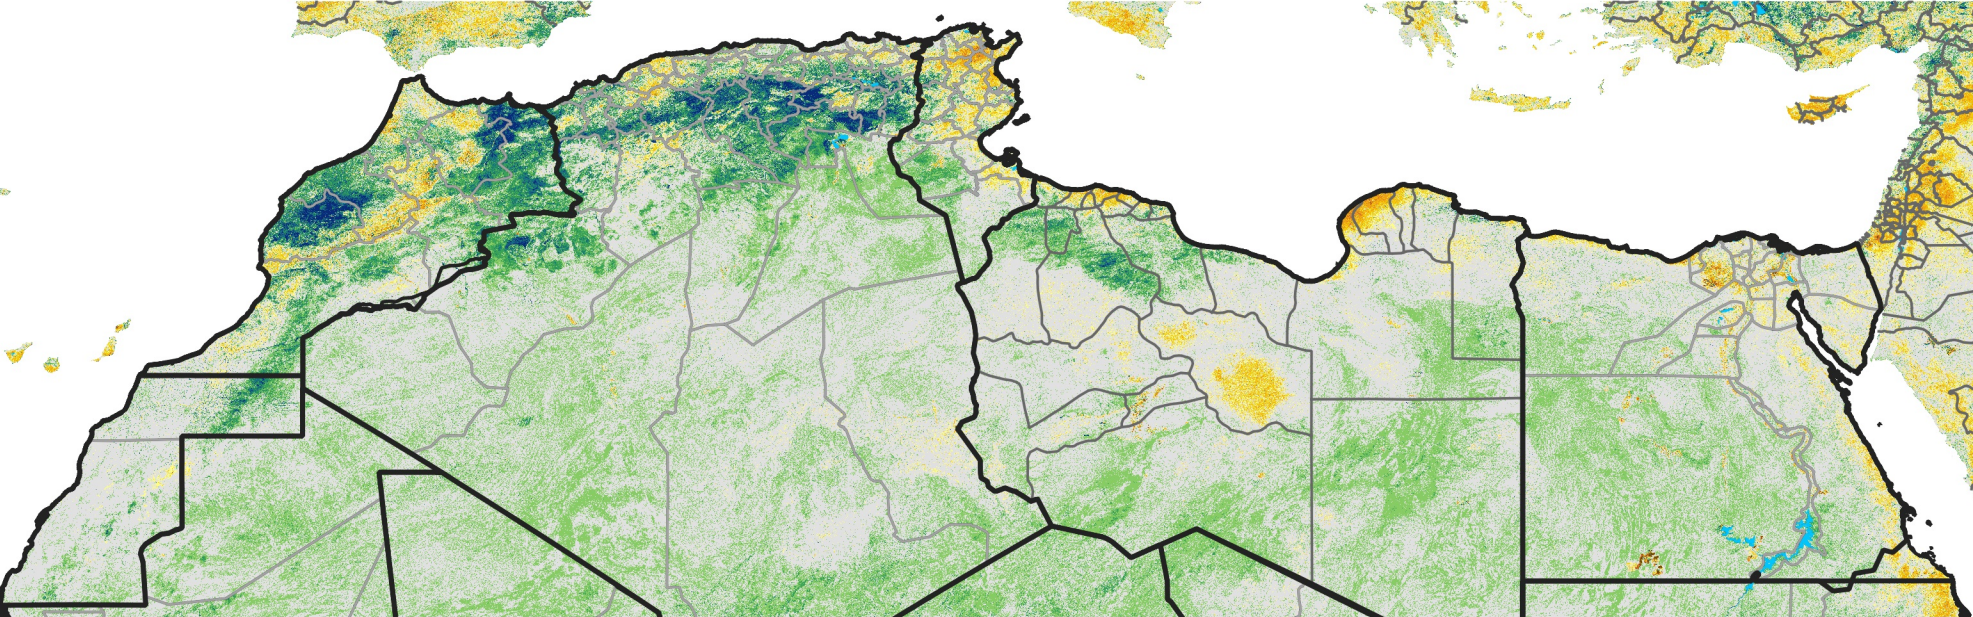

North Africa Percent of Mean NDVI

2008 / mean (2003 - 2022)

Period 36 / December 21 - 31, 2008

Percent of Normal