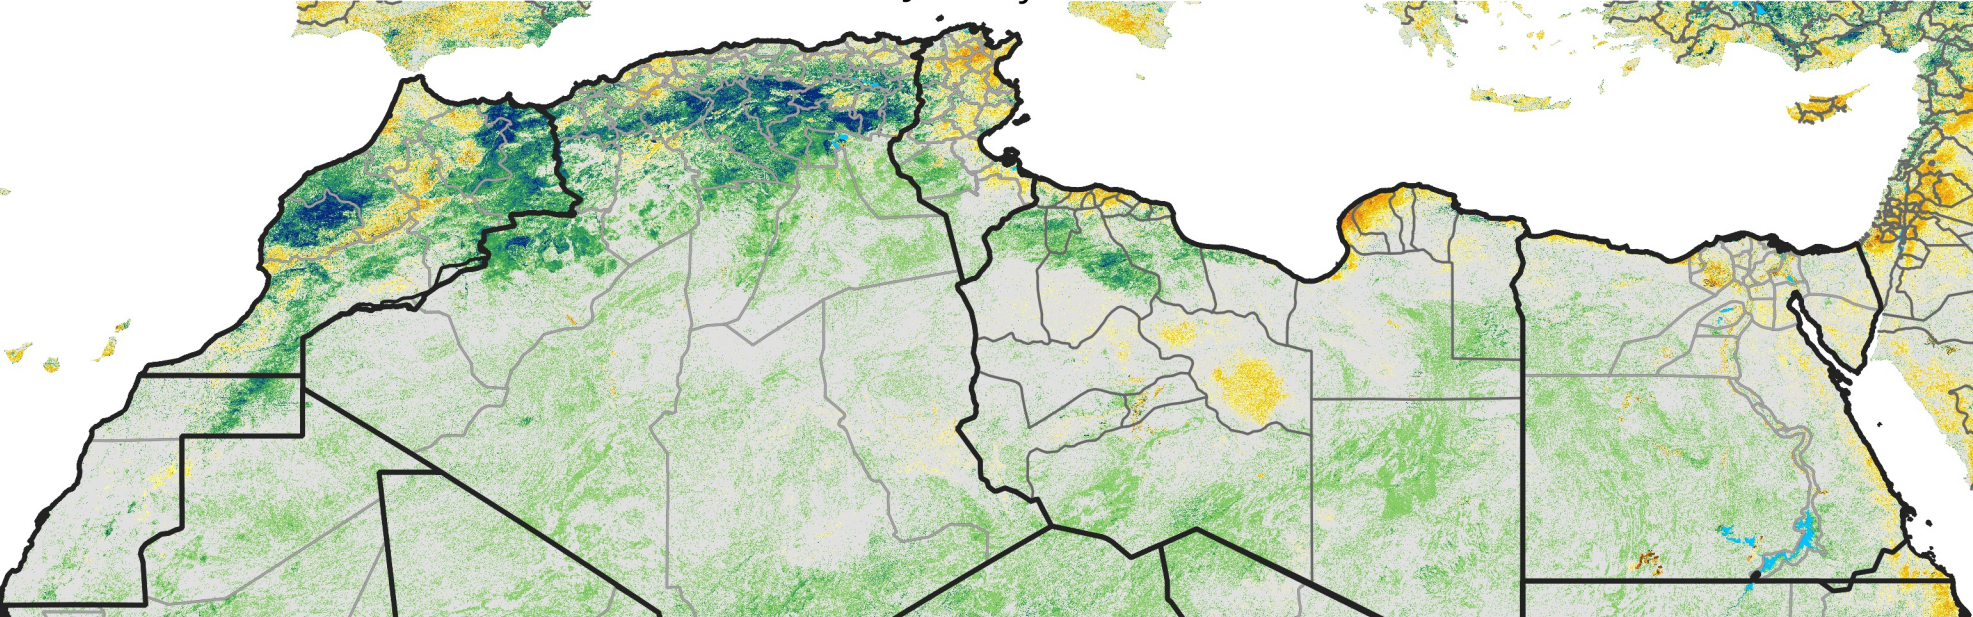

North Africa Percent of Mean NDVI

2009 / mean (2003 - 2022)
Period 01 / January 01 - 10, 2009

Percent of Normal