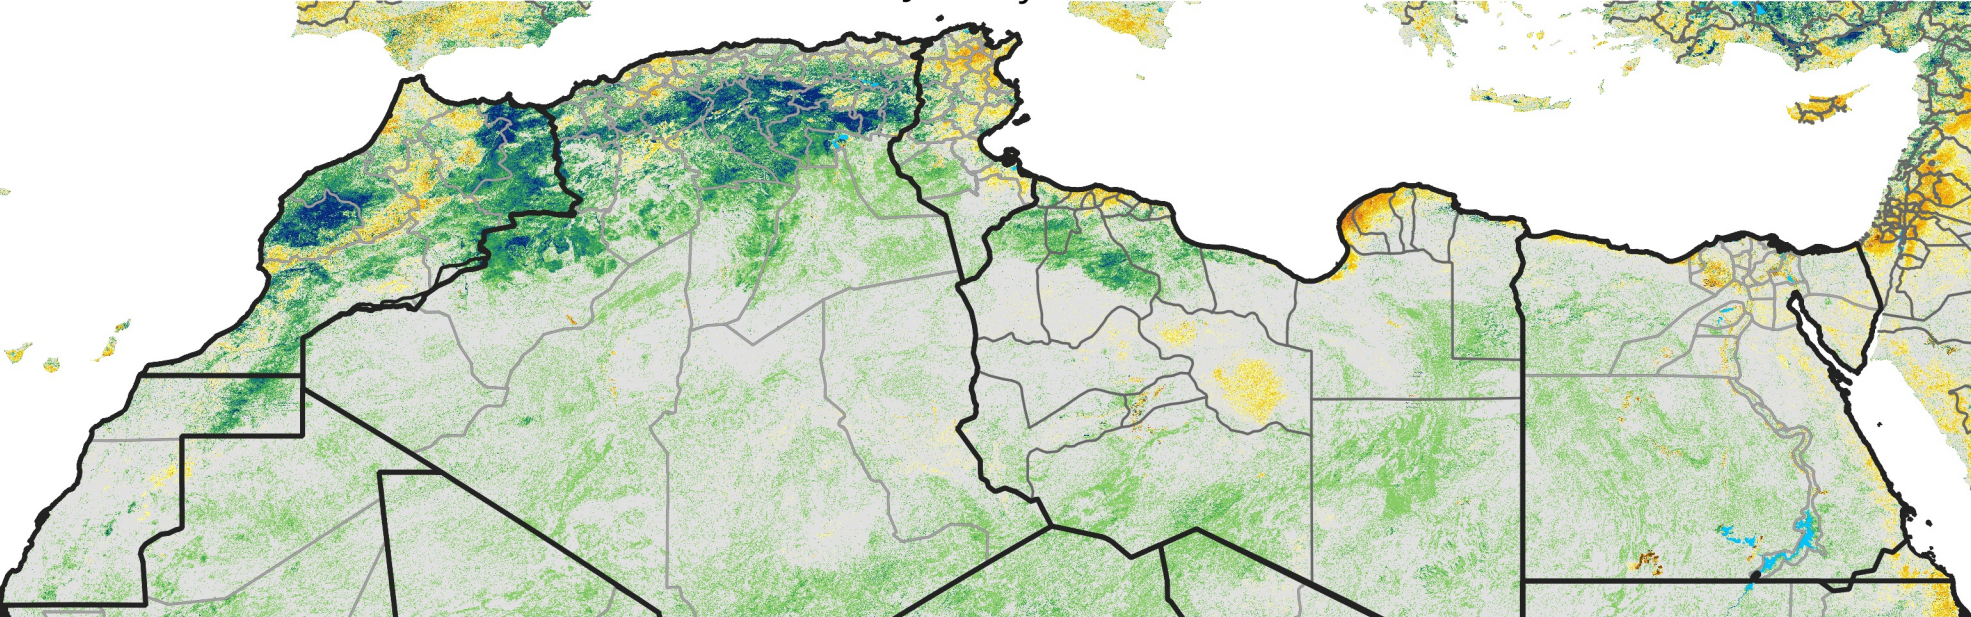

North Africa Percent of Mean NDVI

2009 / mean (2003 - 2022)
Period 02 / January 11 - 20, 2009

Percent of Normal