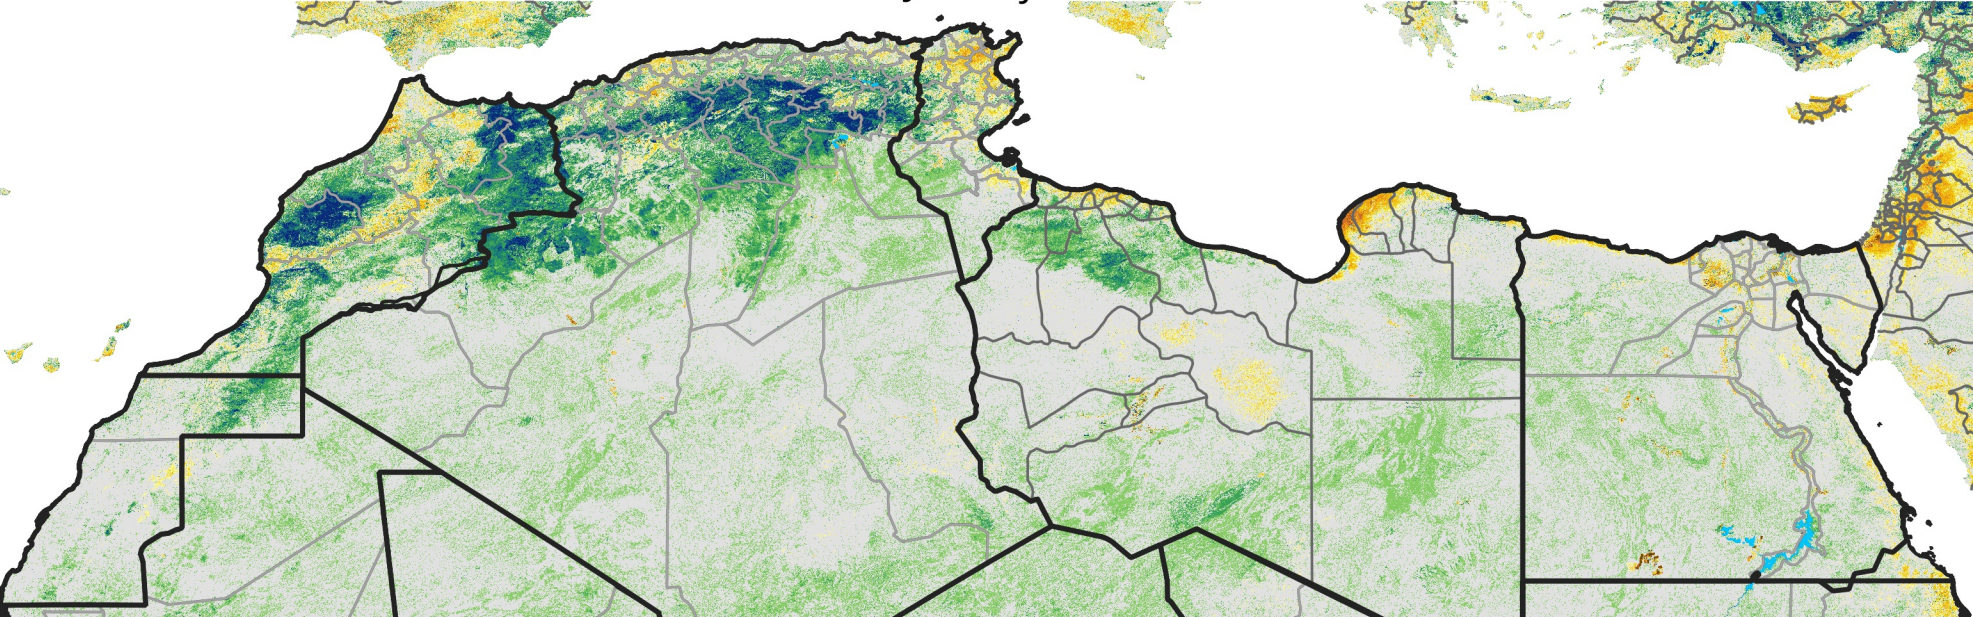

# North Africa Percent of Mean NDVI

2009 / mean (2003 - 2022)  
Period 03 / January 21 - 31, 2009