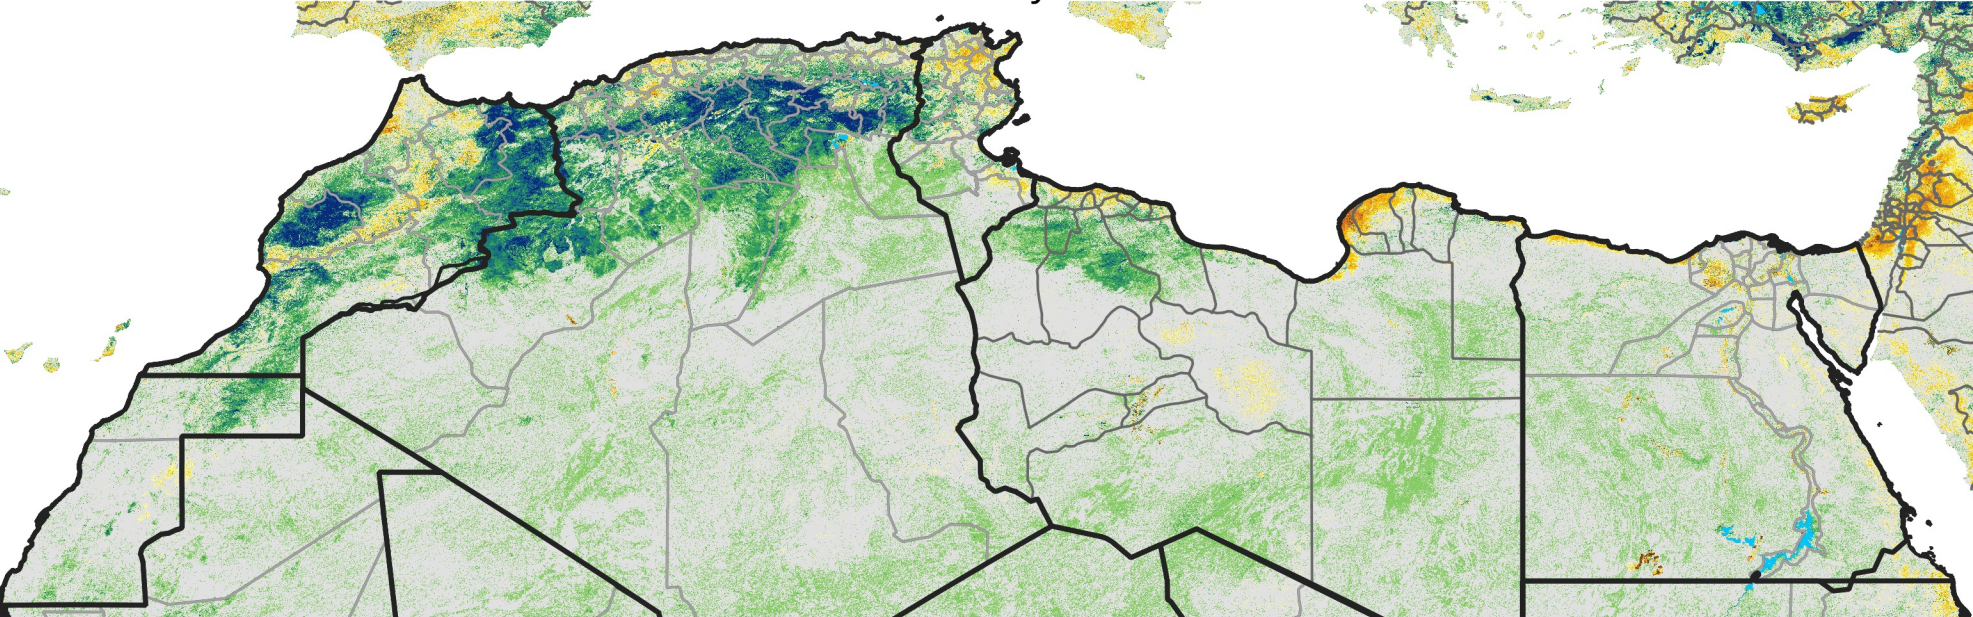

North Africa Percent of Mean NDVI

2009 / mean (2003 - 2022)
Period 04 / February 01 - 10, 2009

Percent of Normal