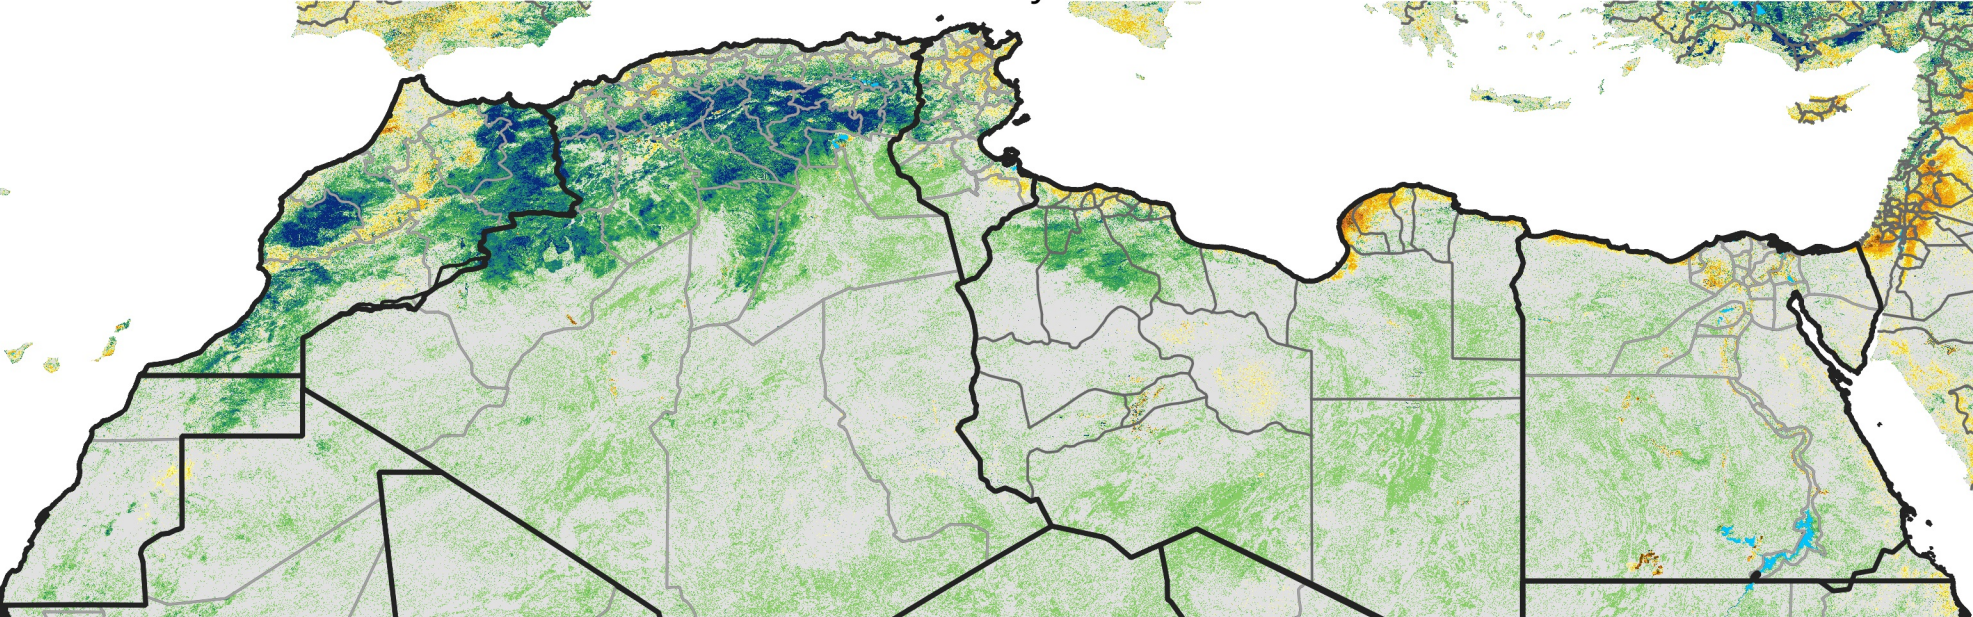

North Africa Percent of Mean NDVI

2009 / mean (2003 - 2022)
Period 05 / February 11 - 20, 2009

Percent of Normal