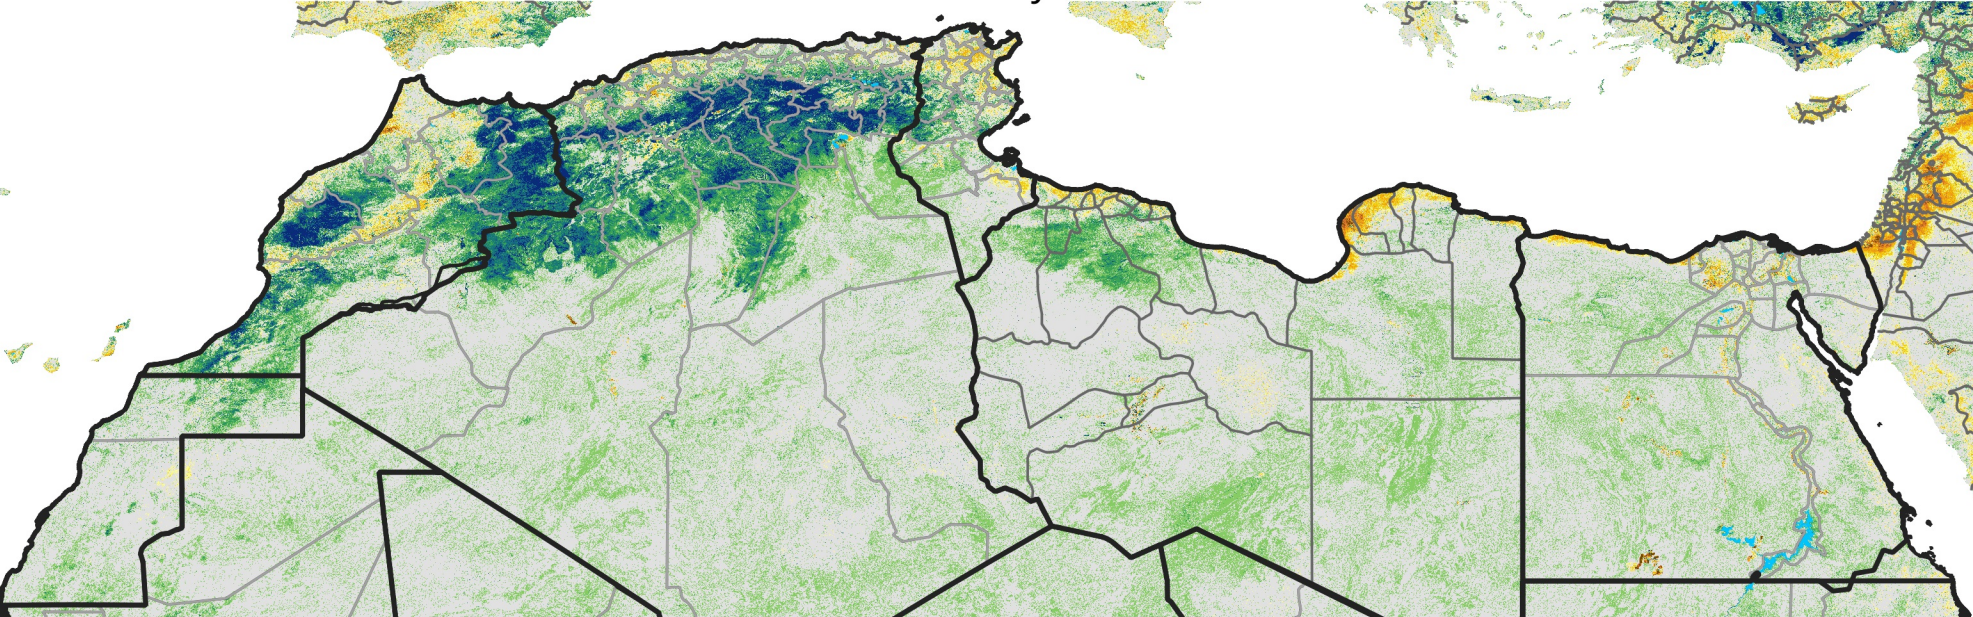

# North Africa Percent of Mean NDVI

2009 / mean (2003 - 2022)  
Period 06 / February 21 - 28, 2009