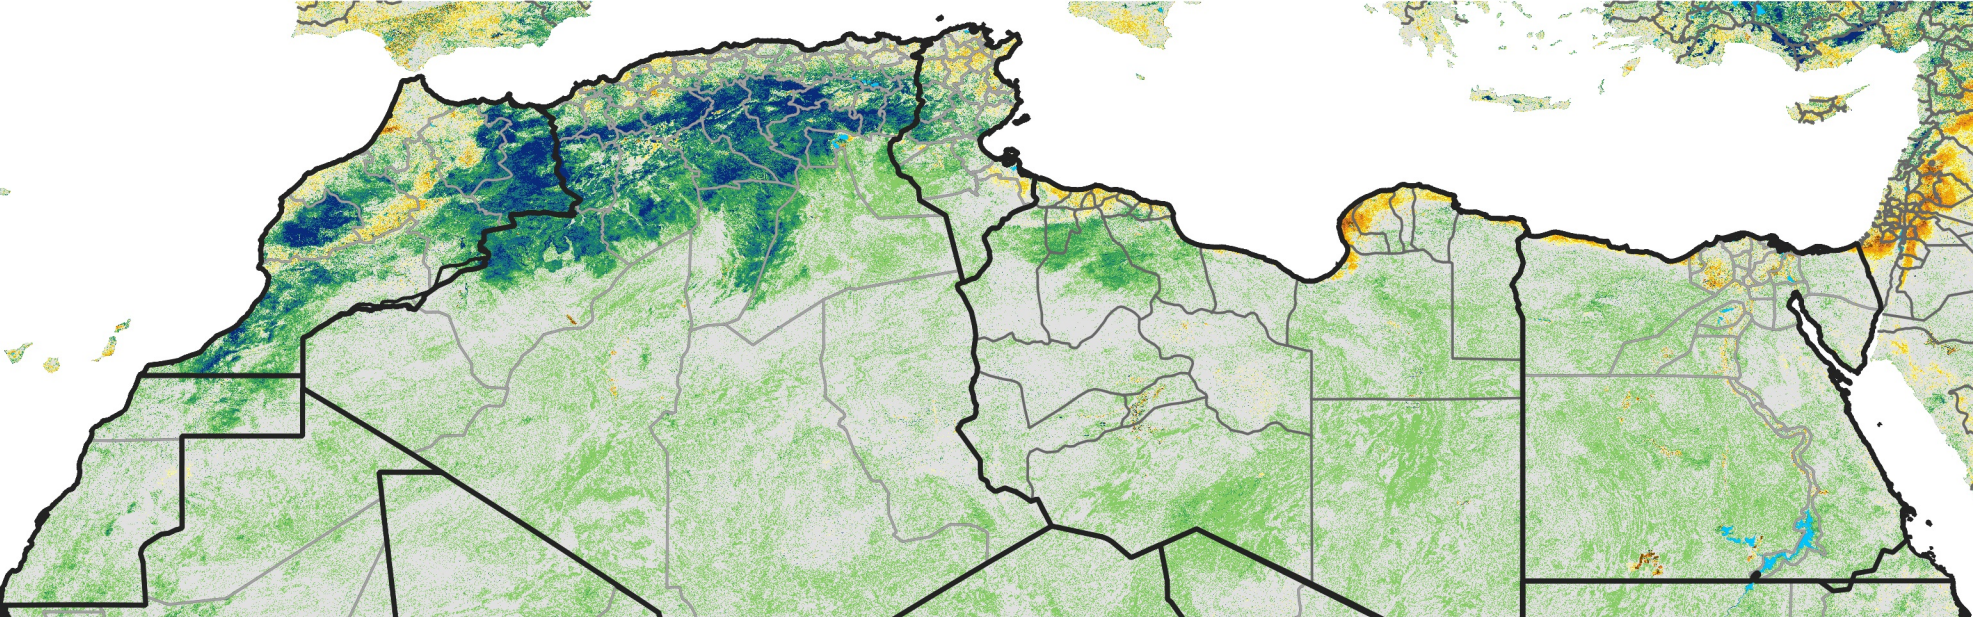

# North Africa Percent of Mean NDVI

2009 / mean (2003 - 2022)  
Period 07 / March 01 - 10, 2009