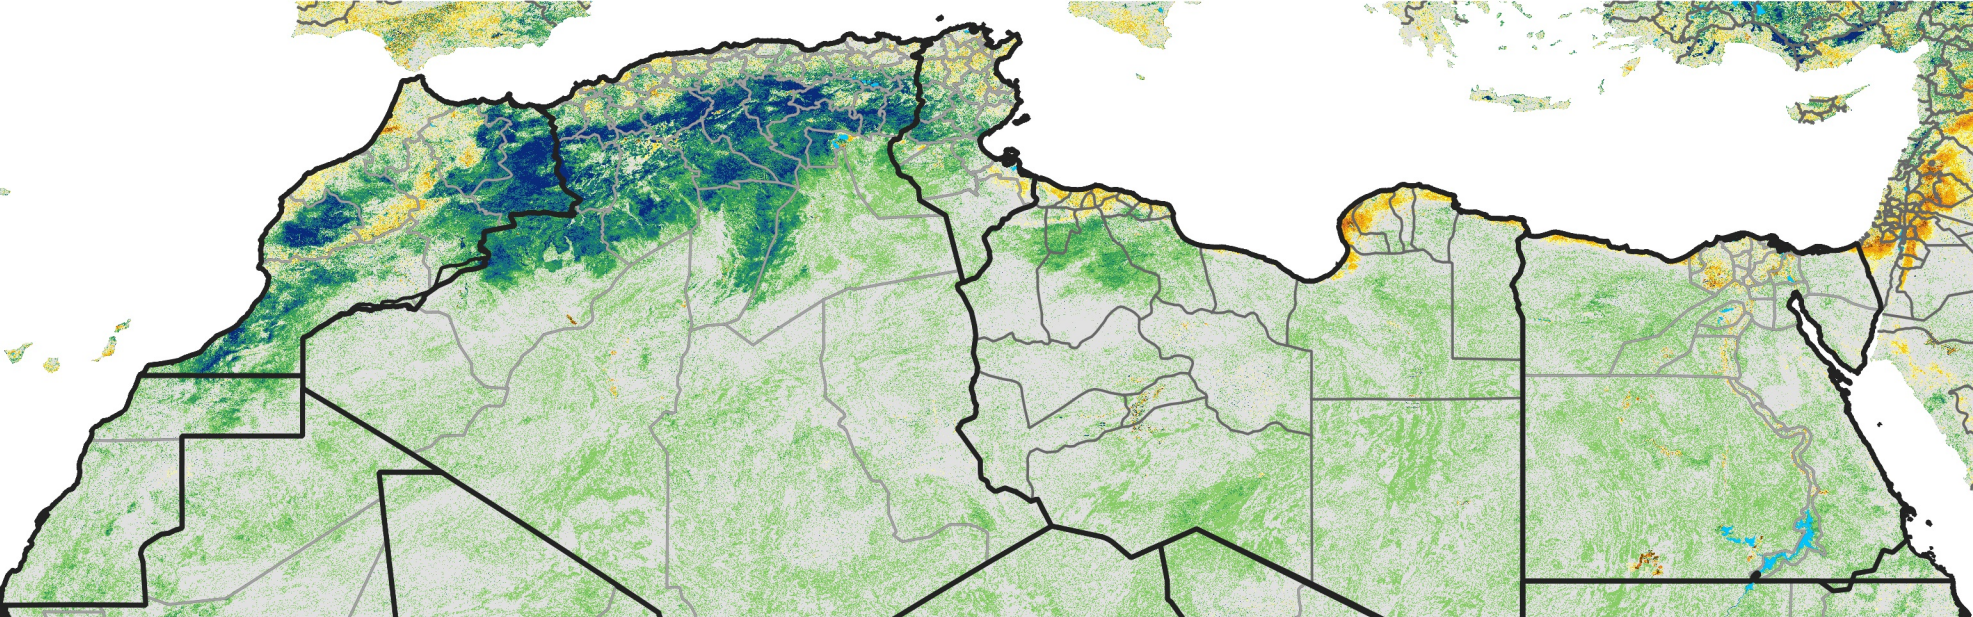

North Africa Percent of Mean NDVI

2009 / mean (2003 - 2022)
Period 08 / March 11 - 20, 2009

Percent of Normal