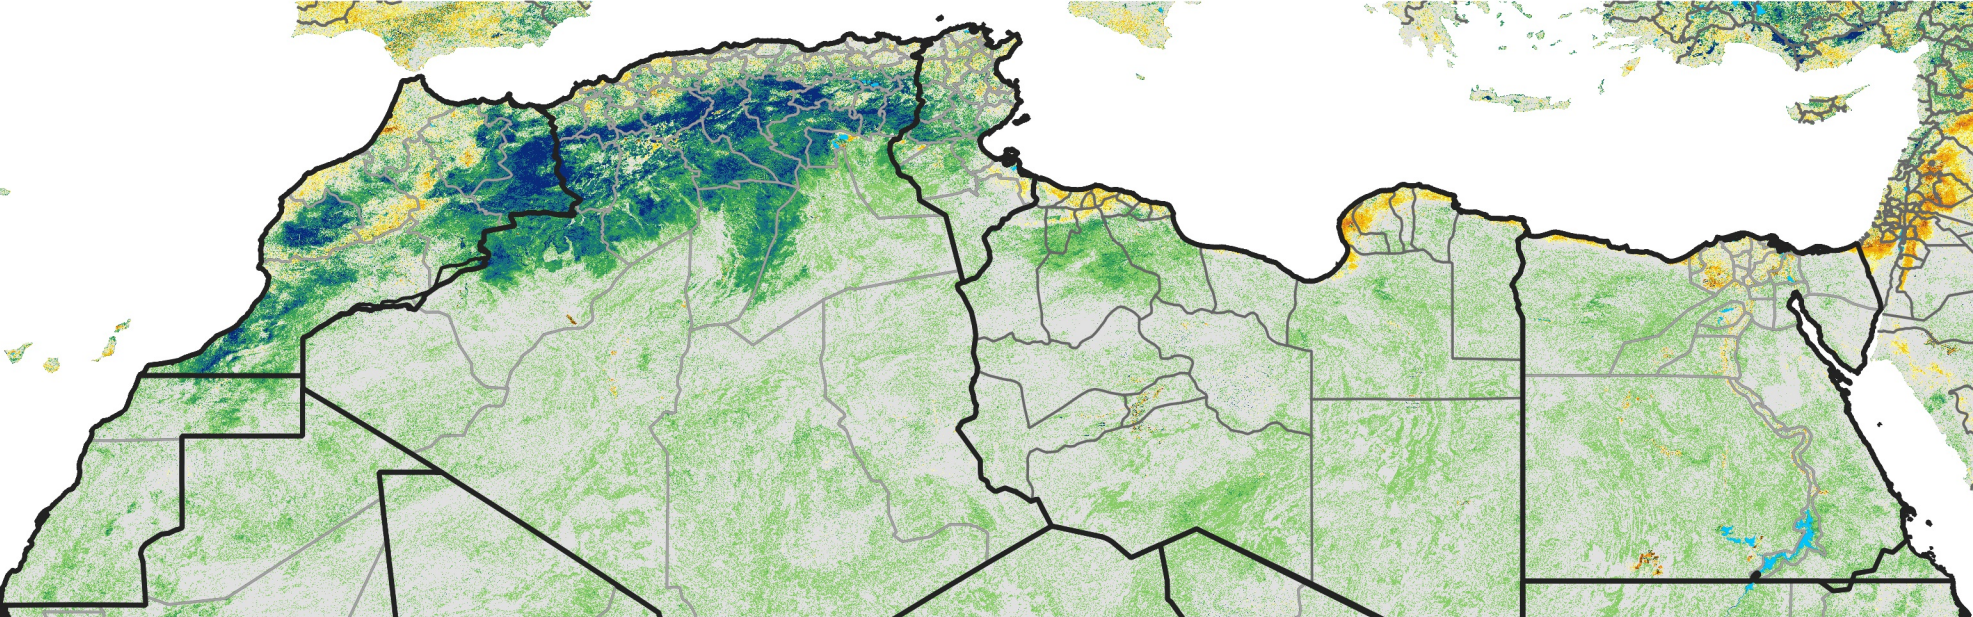

North Africa Percent of Mean NDVI

2009 / mean (2003 - 2022)
Period 09 / March 21 - 31, 2009

Percent of Normal