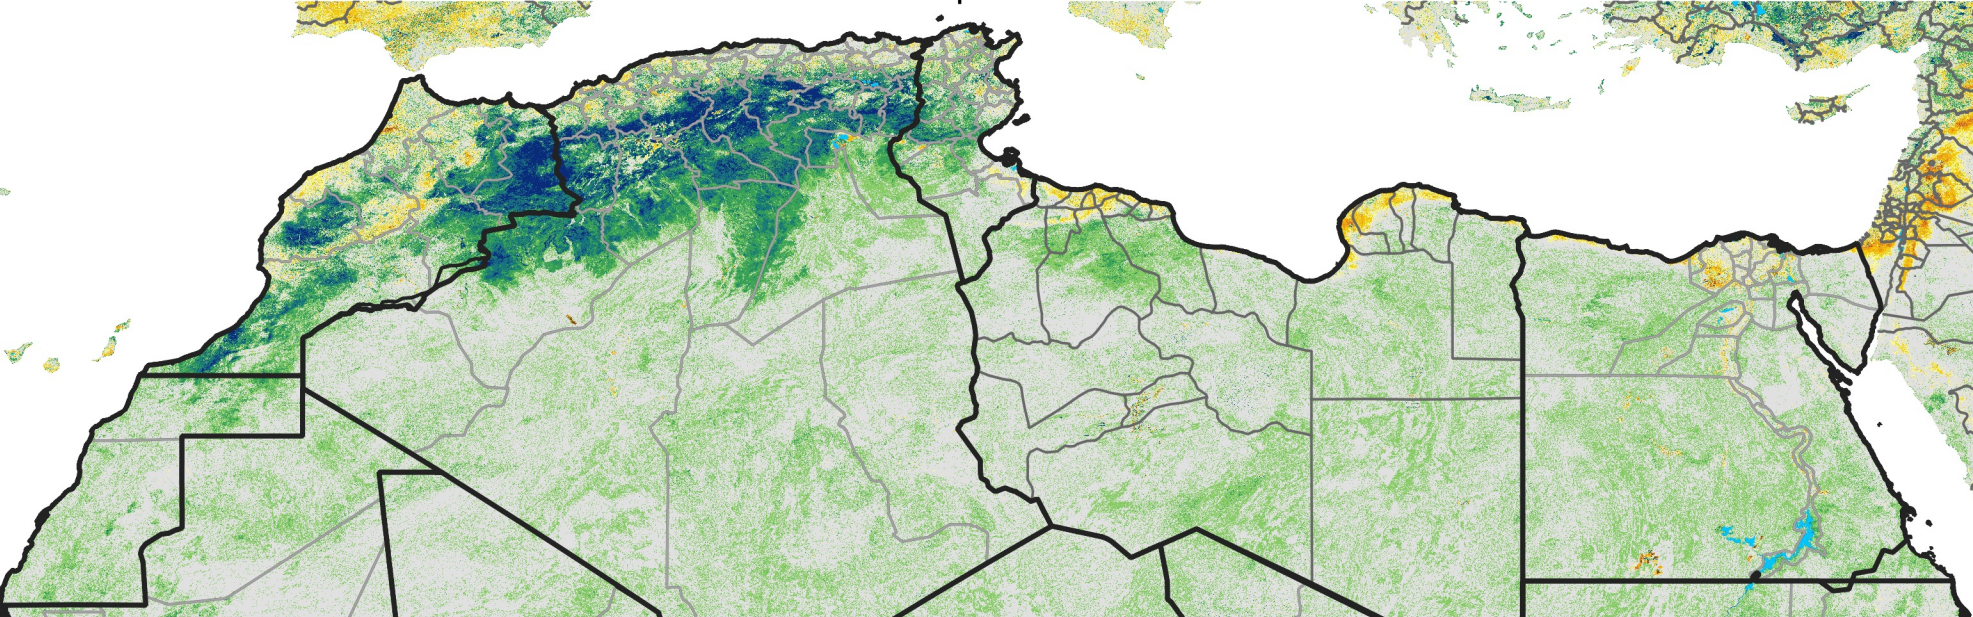

North Africa Percent of Mean NDVI

2009 / mean (2003 - 2022)
Period 10 / April 01 - 10, 2009

Percent of Normal