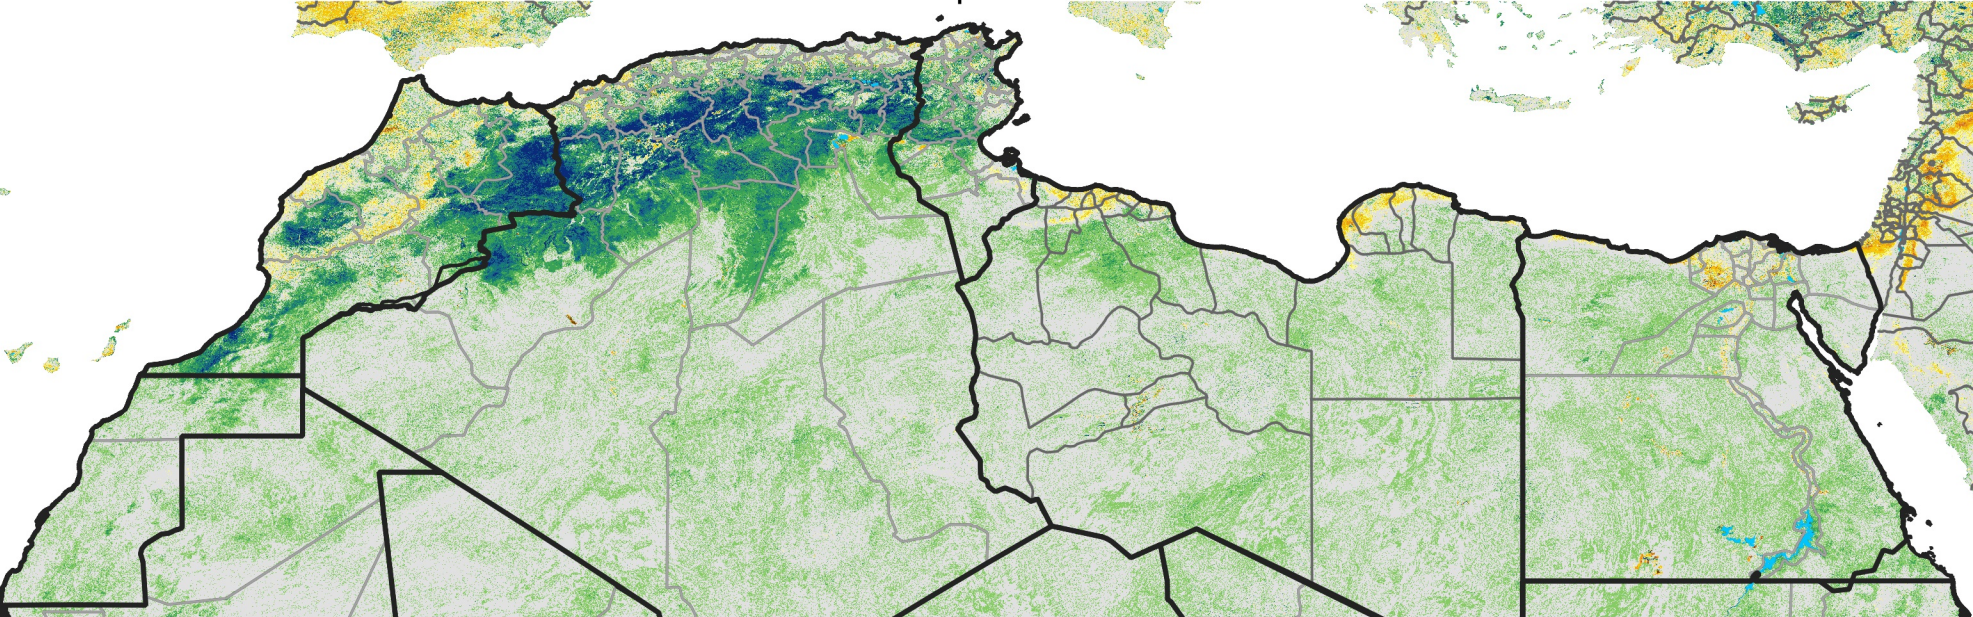

North Africa Percent of Mean NDVI

2009 / mean (2003 - 2022)
Period 11 / April 11 - 20, 2009

Percent of Normal