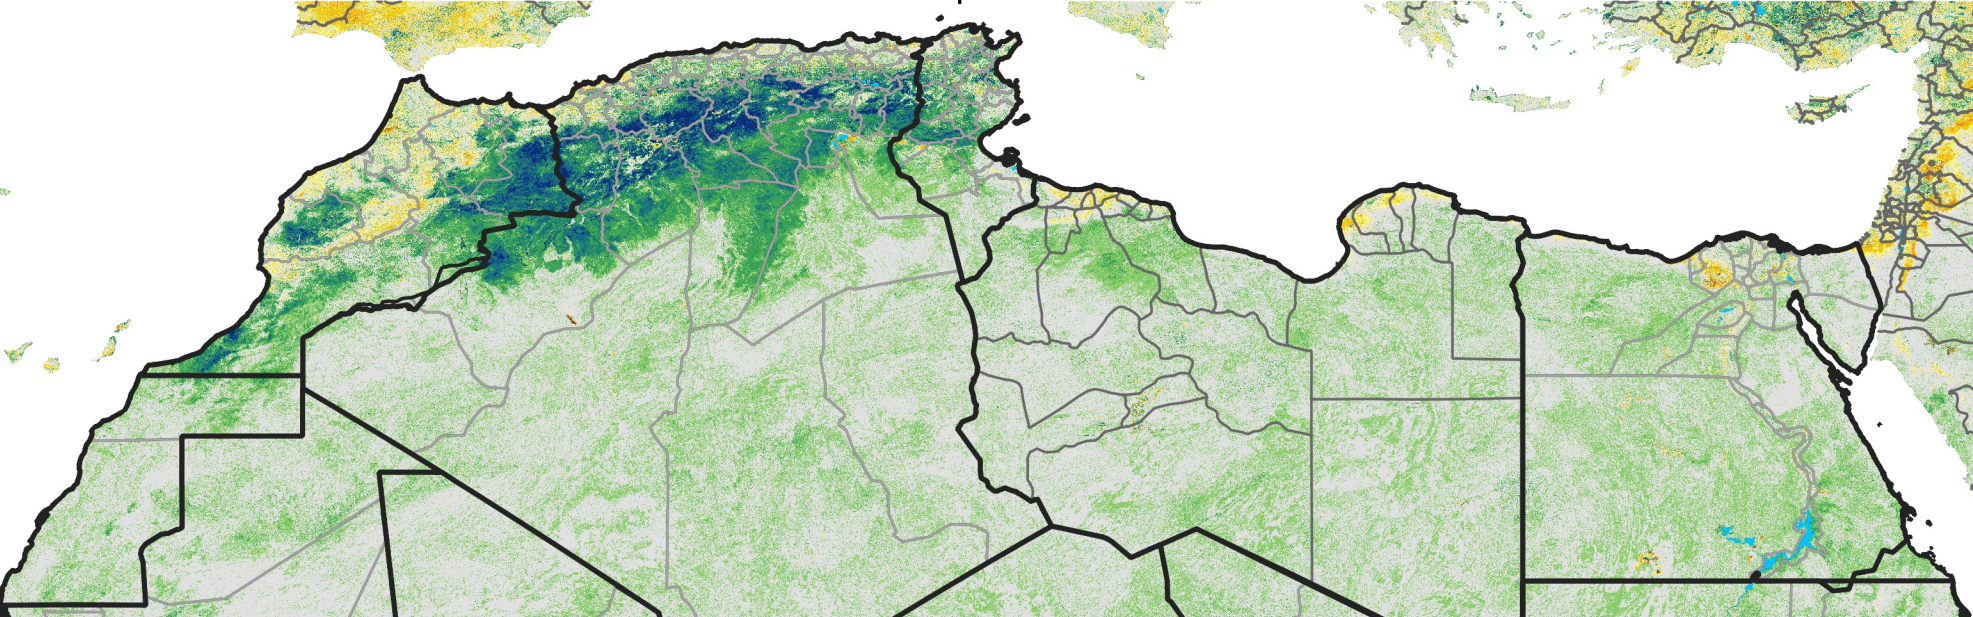

North Africa Percent of Mean NDVI

2009 / mean (2003 - 2022)
Period 12 / April 21 - 30, 2009

Percent of Normal