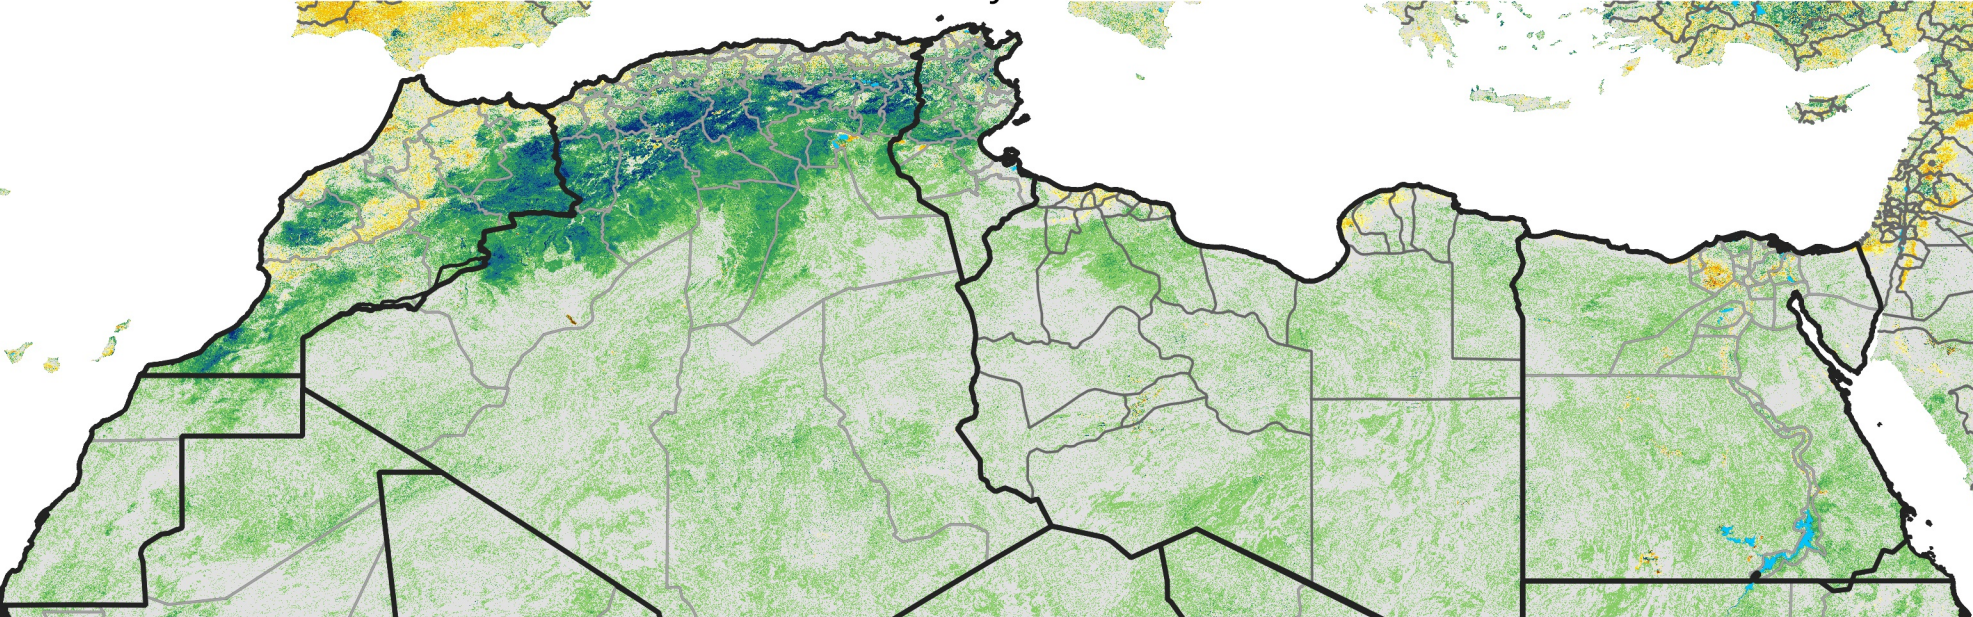

North Africa Percent of Mean NDVI

2009 / mean (2003 - 2022)
Period 13 / May 01 - 10, 2009

Percent of Normal