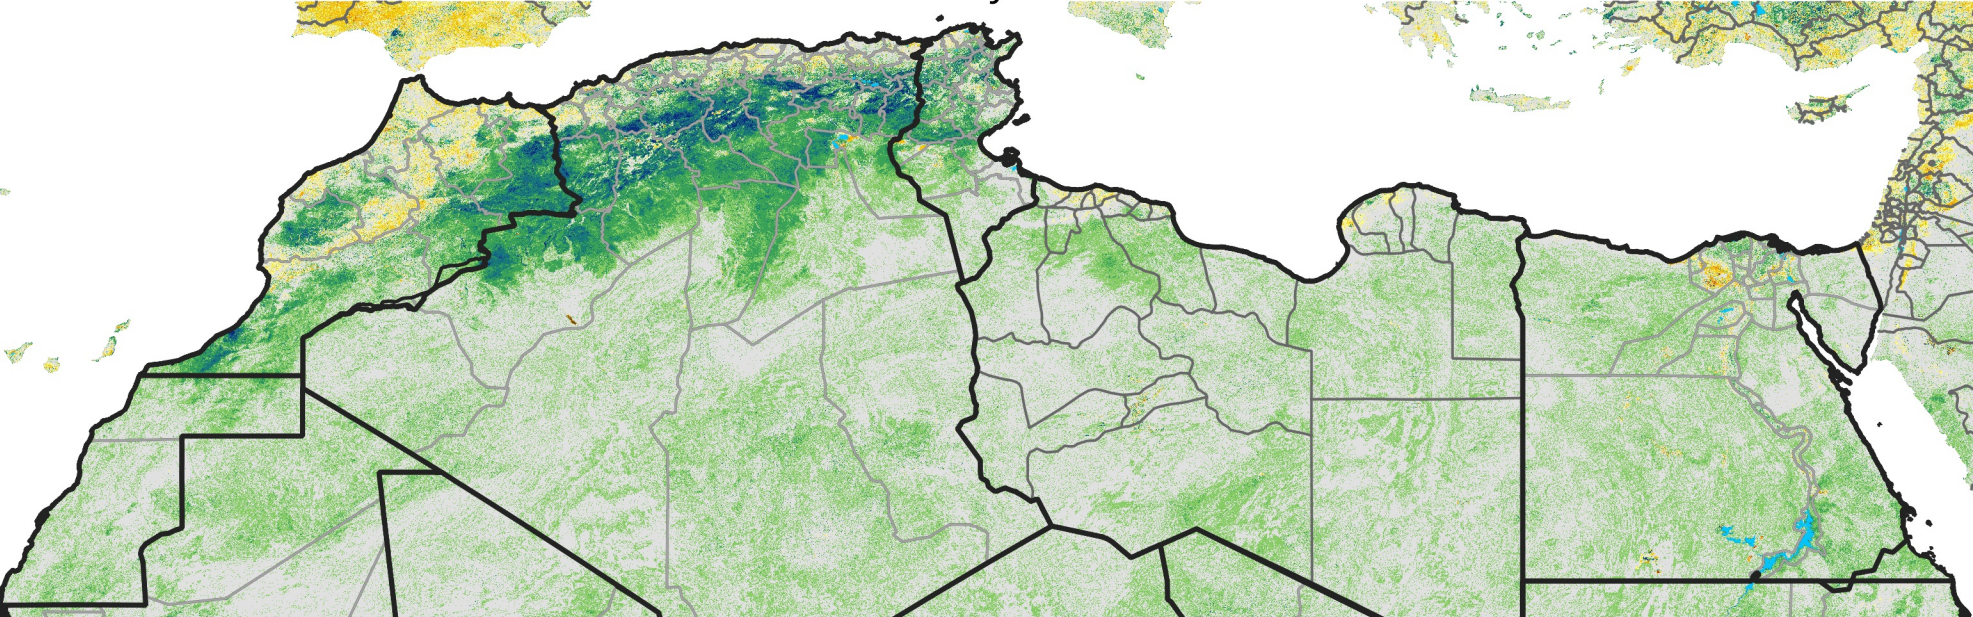

North Africa Percent of Mean NDVI

2009 / mean (2003 - 2022)
Period 14 / May 11 - 20, 2009

Percent of Normal