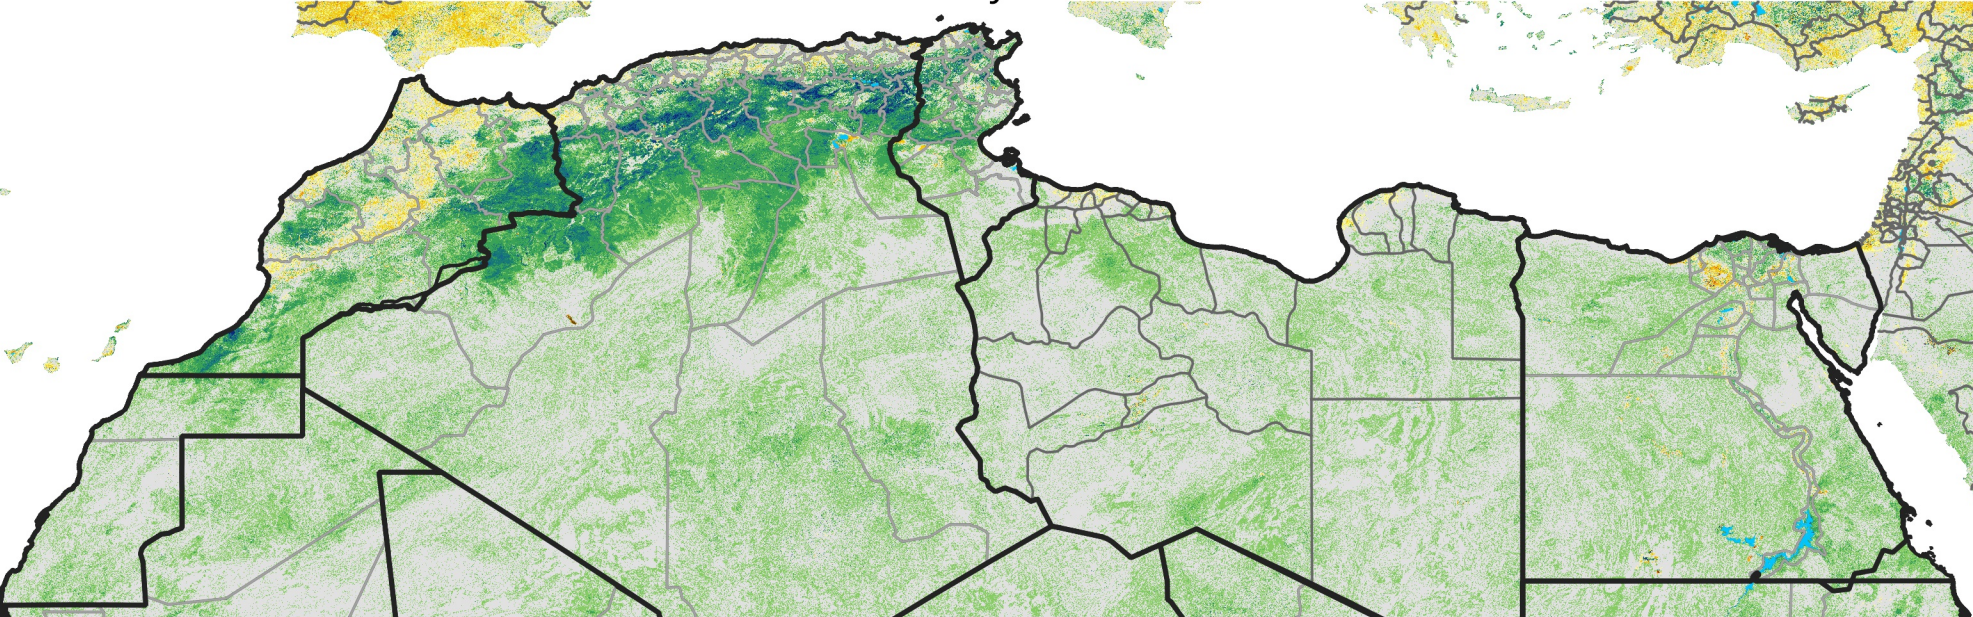

North Africa Percent of Mean NDVI

2009 / mean (2003 - 2022)
Period 15 / May 21 - 31, 2009

Percent of Normal