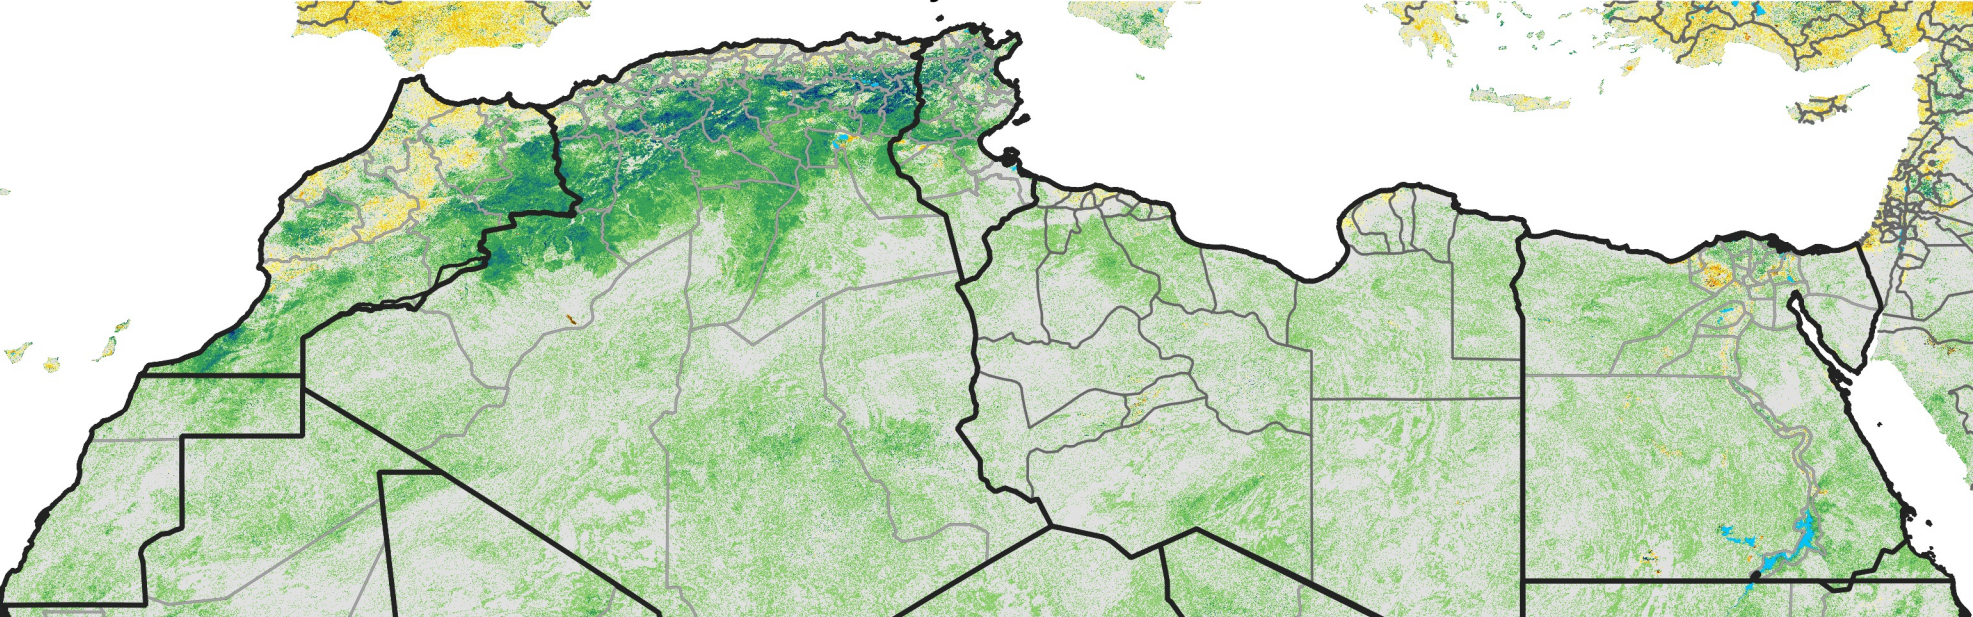

North Africa Percent of Mean NDVI

2009 / mean (2003 - 2022)
Period 16 / June 01 - 10, 2009

Percent of Normal