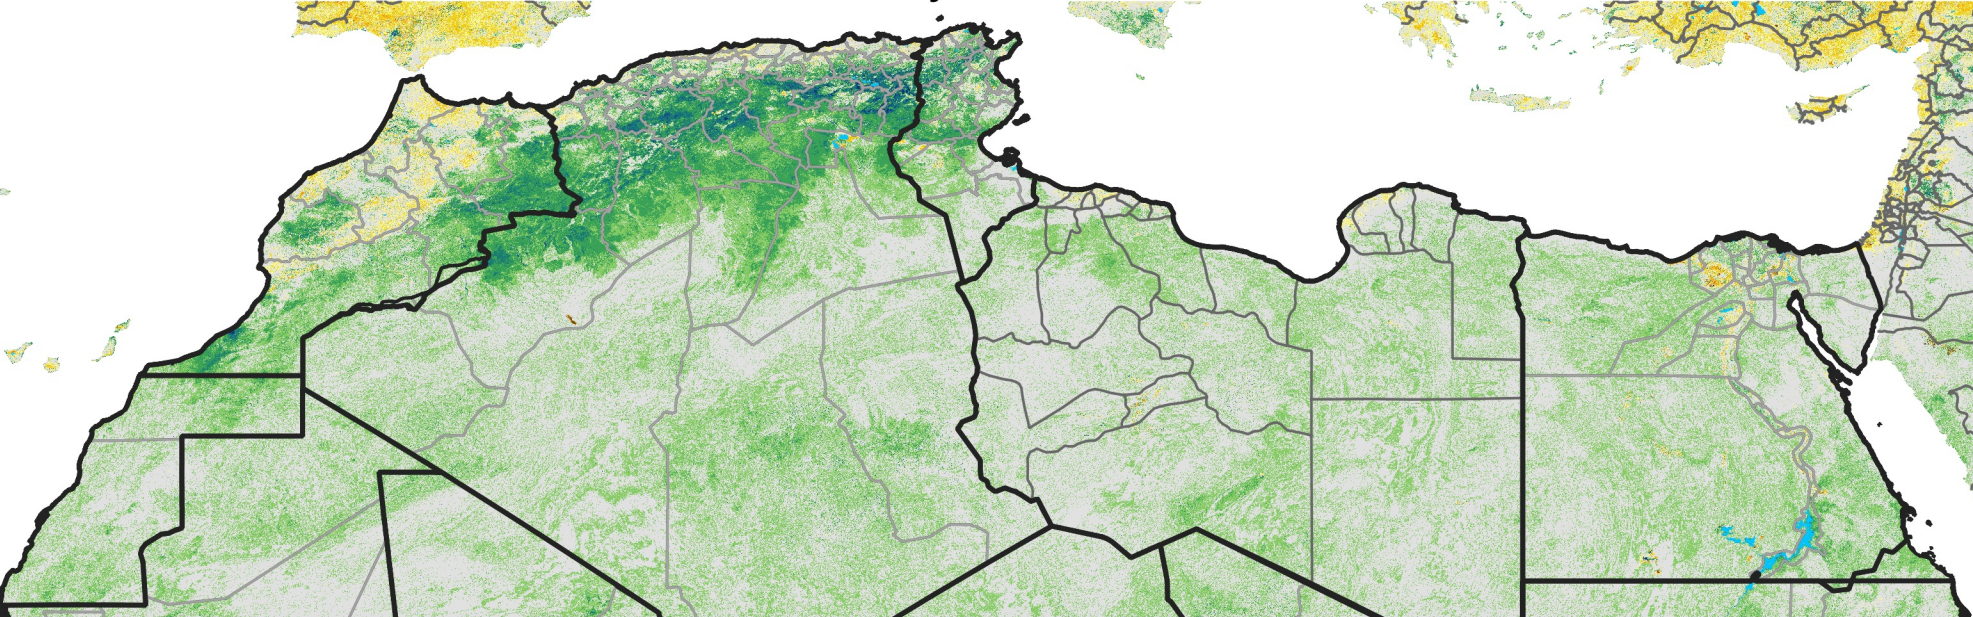

# North Africa Percent of Mean NDVI

2009 / mean (2003 - 2022)  
Period 17 / June 11 - 20, 2009