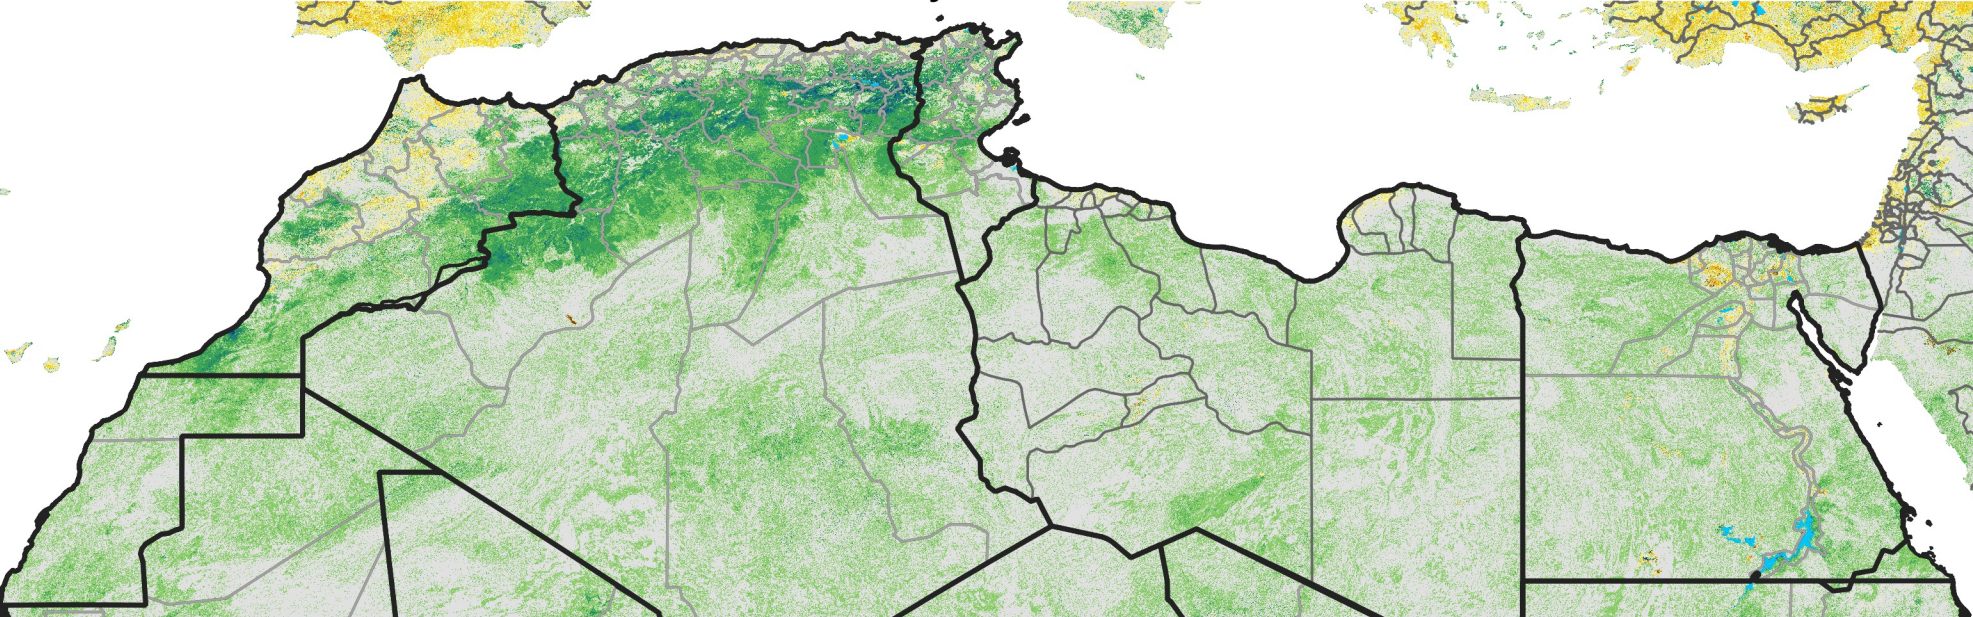

# North Africa Percent of Mean NDVI

2009 / mean (2003 - 2022)  
Period 18 / June 21 - 30, 2009