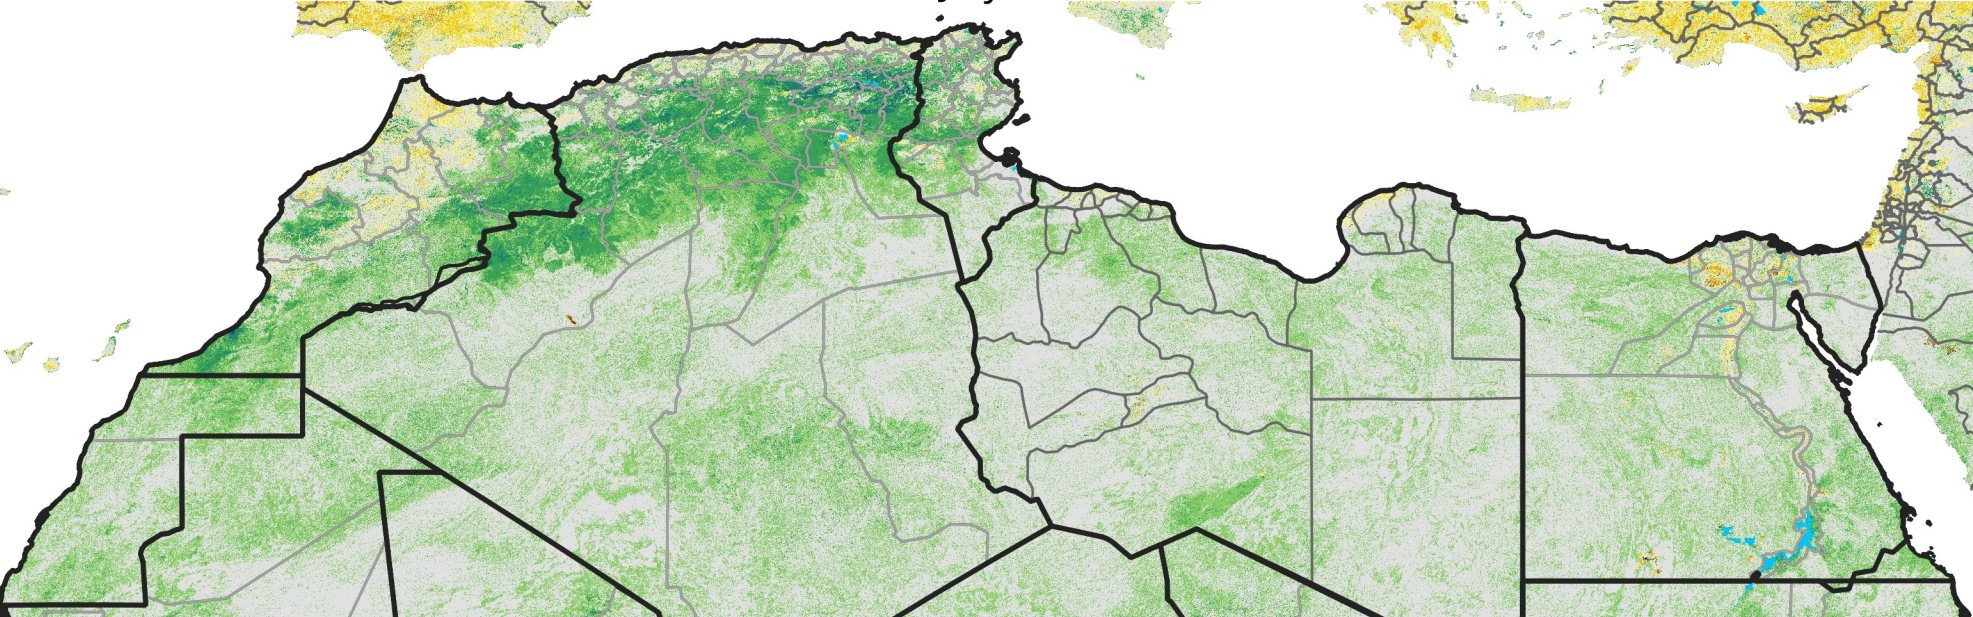

North Africa Percent of Mean NDVI

2009 / mean (2003 - 2022)
Period 19 / July 01 - 10, 2009

Percent of Normal