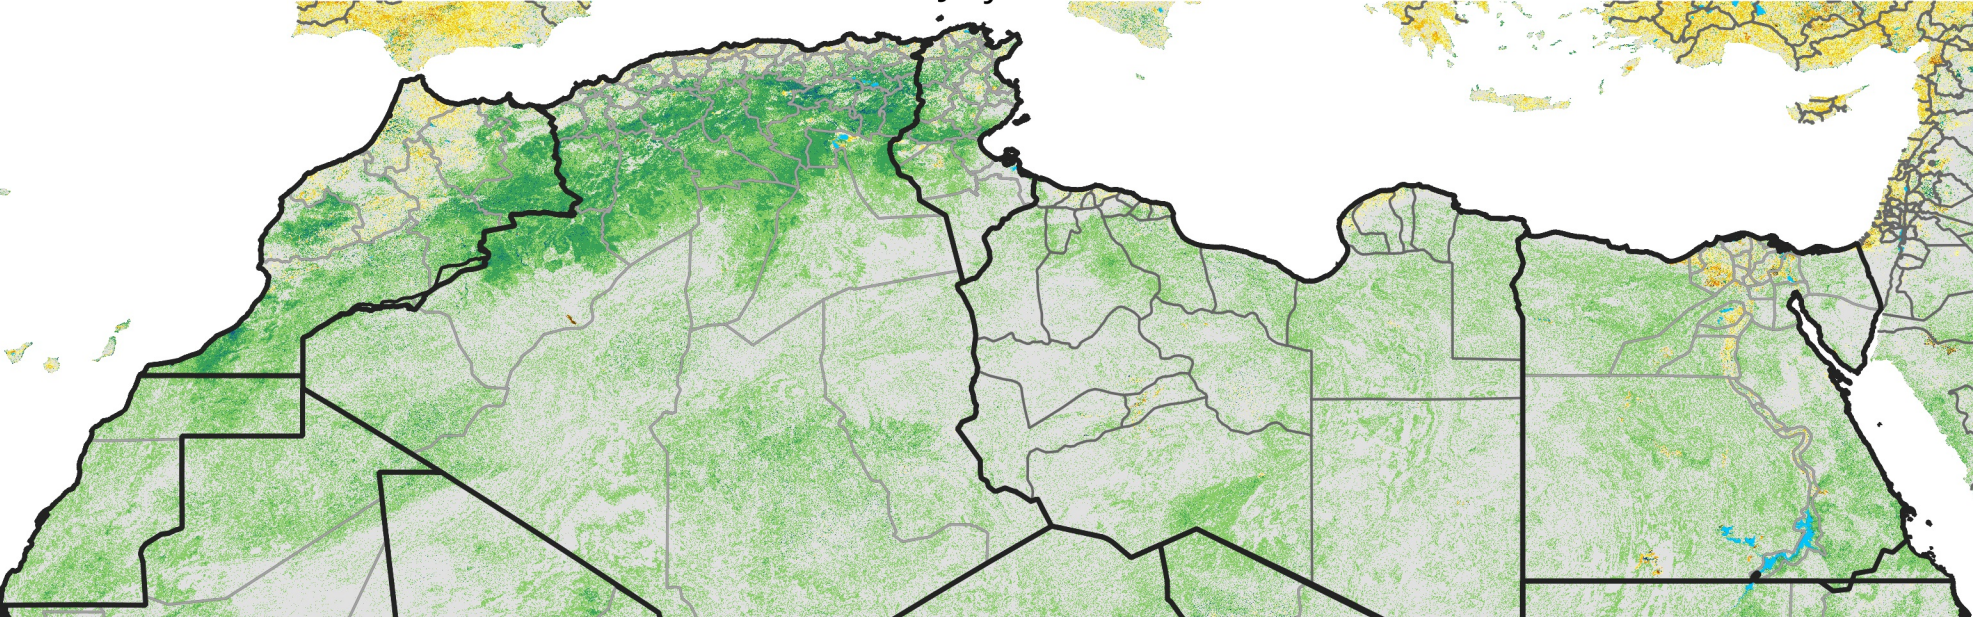

North Africa Percent of Mean NDVI

2009 / mean (2003 - 2022)
Period 20 / July 11 - 20, 2009

Percent of Normal