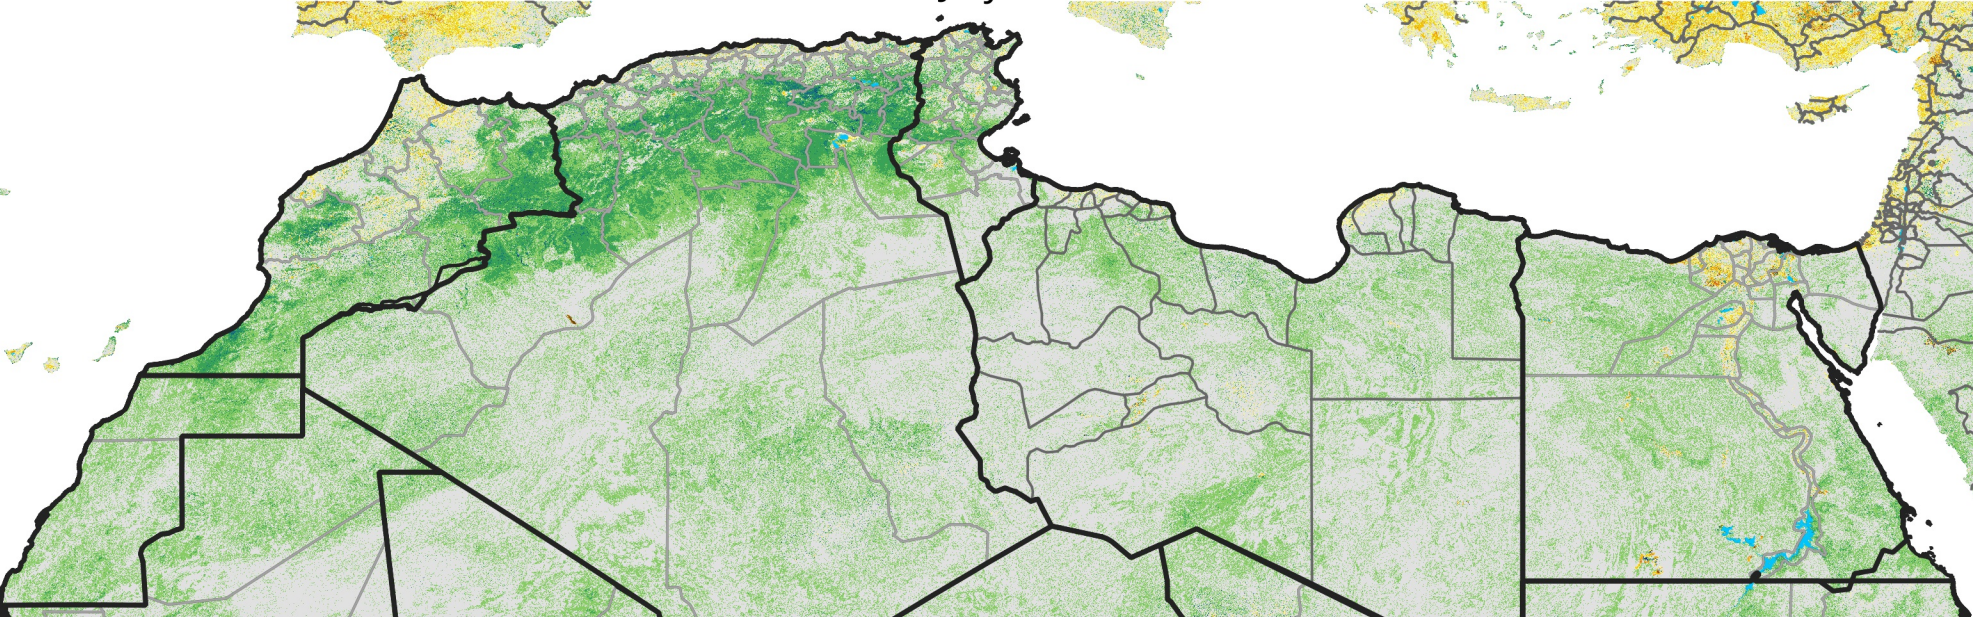

# North Africa Percent of Mean NDVI

2009 / mean (2003 - 2022)  
Period 21 / July 21 - 31, 2009