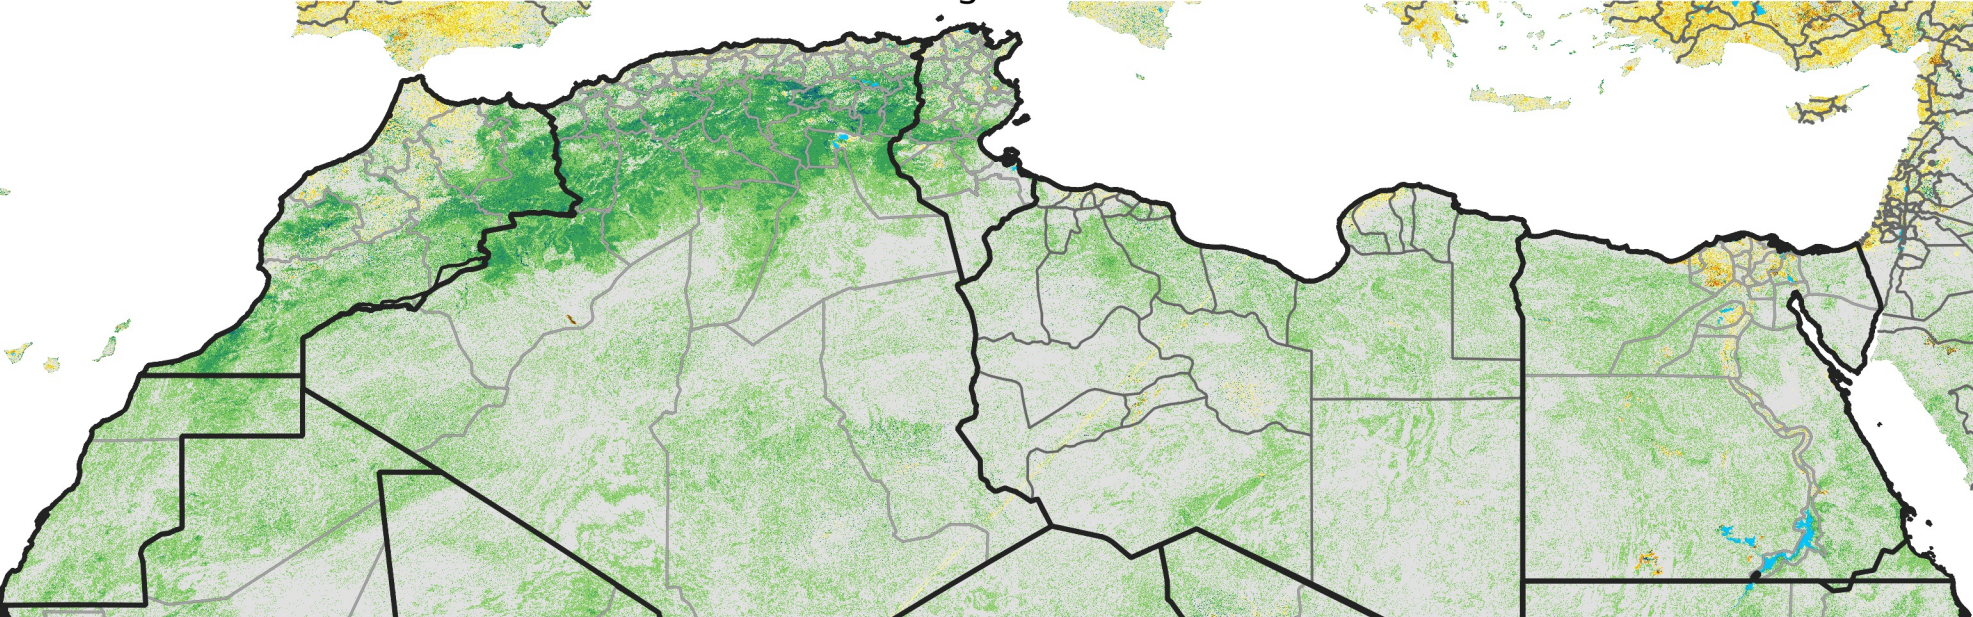

North Africa Percent of Mean NDVI

2009 / mean (2003 - 2022)
Period 22 / August 01 - 10, 2009

Percent of Normal