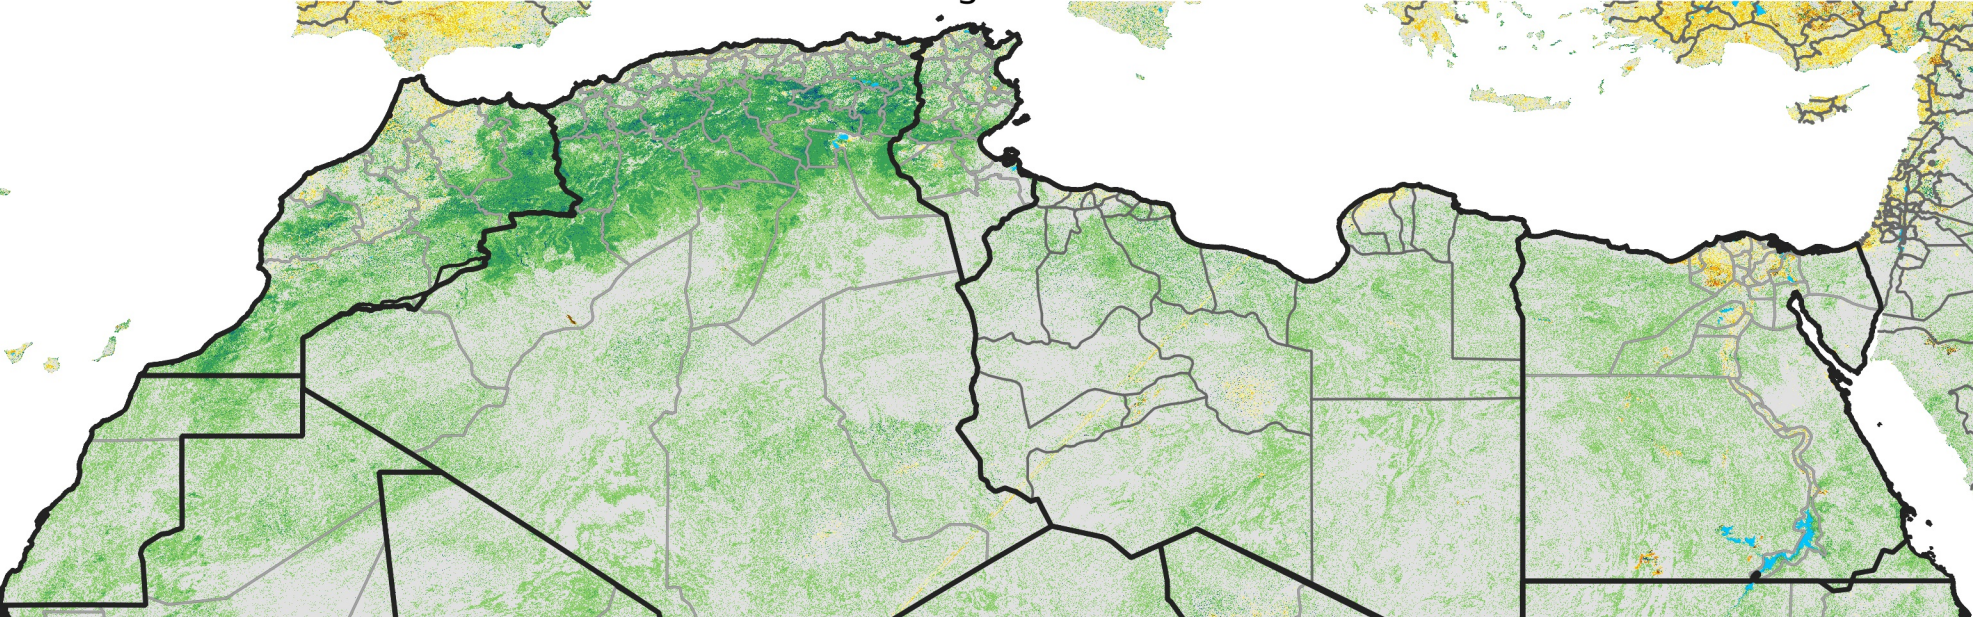

North Africa Percent of Mean NDVI

2009 / mean (2003 - 2022)
Period 23 / August 11 - 20, 2009

Percent of Normal