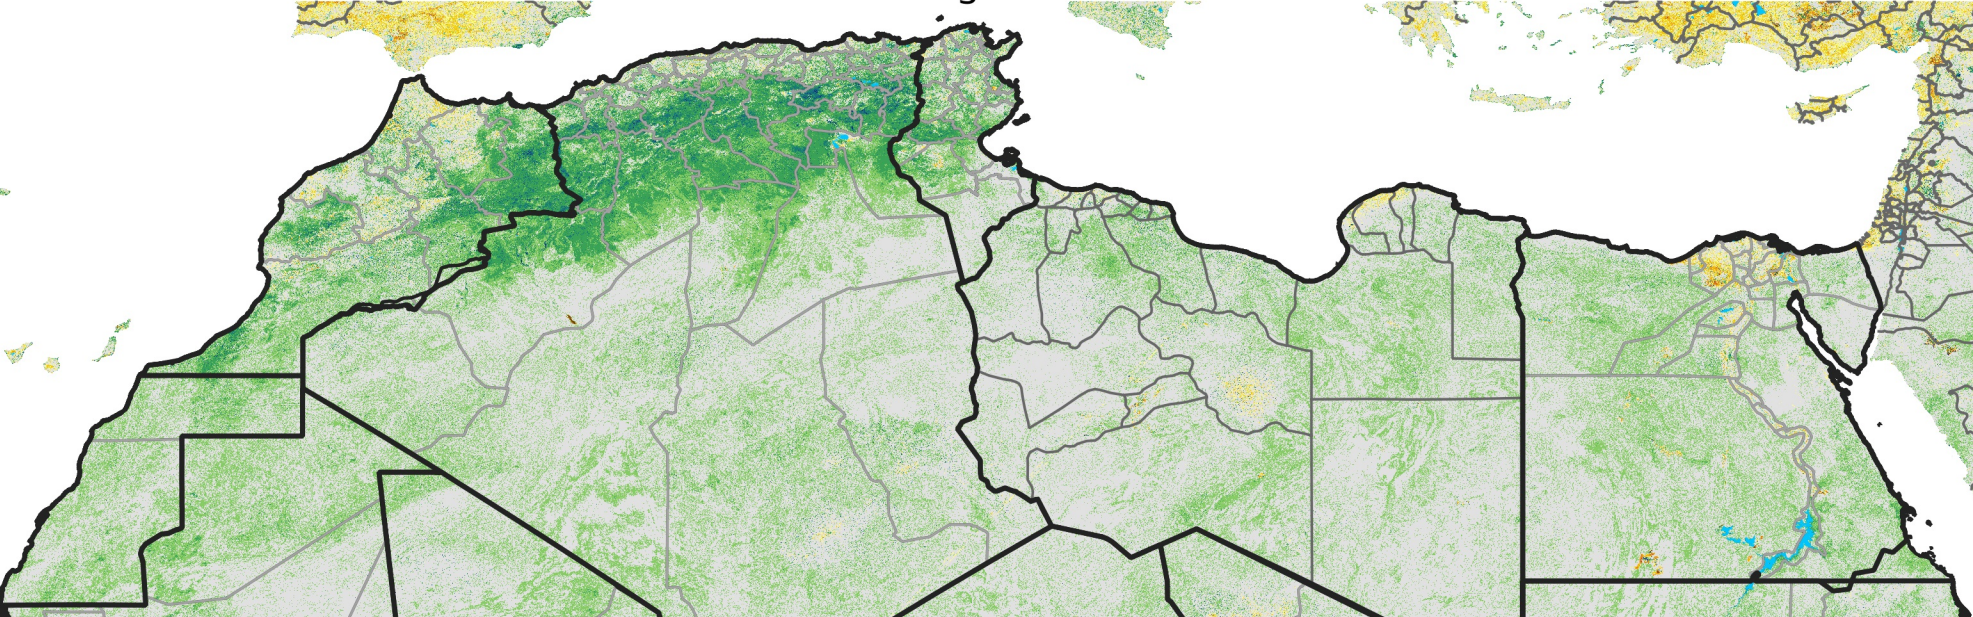

# North Africa Percent of Mean NDVI

2009 / mean (2003 - 2022)  
Period 24 / August 21 - 31, 2009