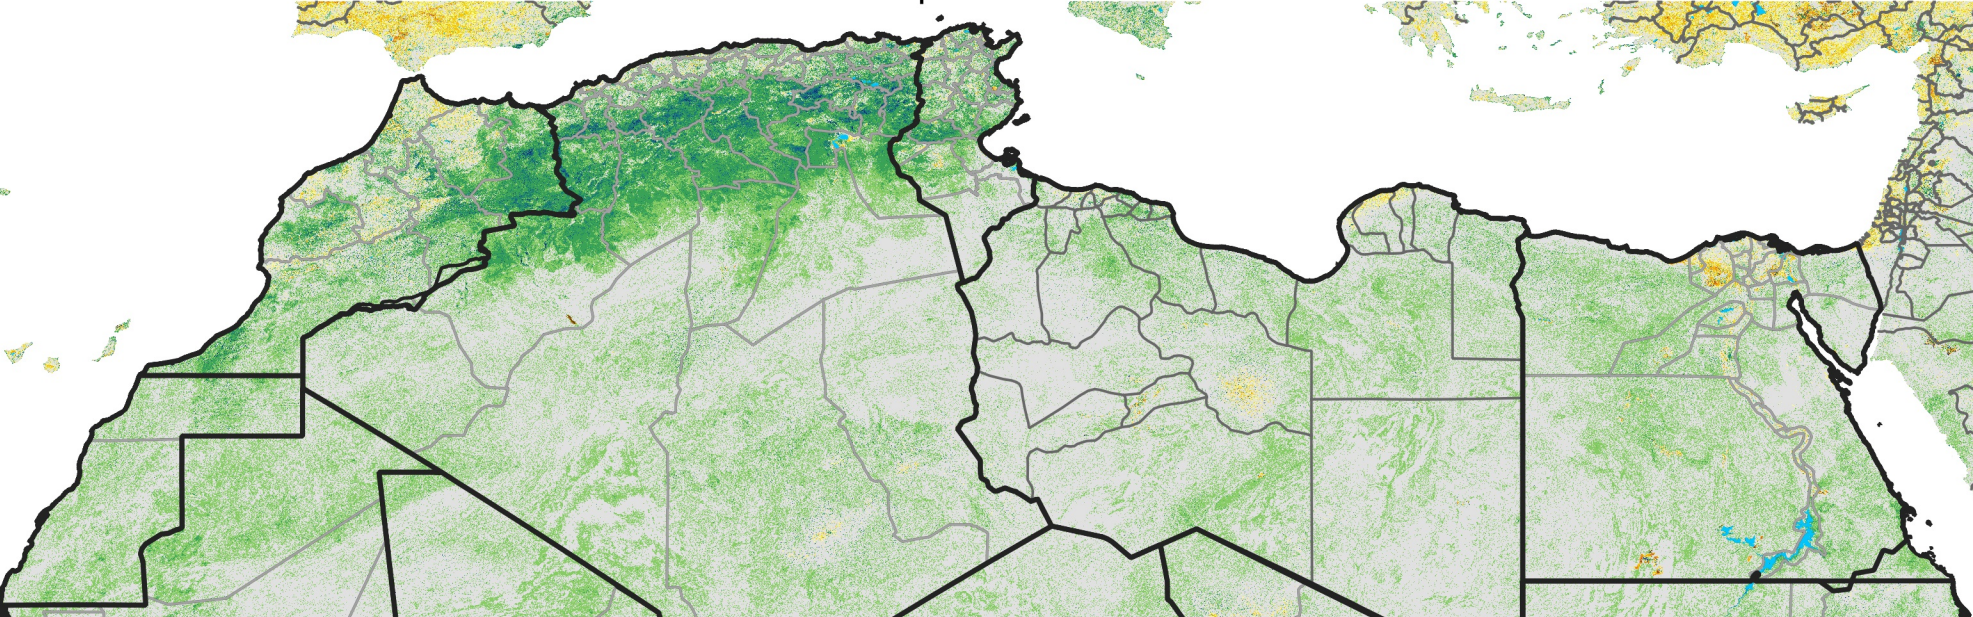

# North Africa Percent of Mean NDVI

2009 / mean (2003 - 2022)  
Period 25 / September 01 - 10, 2009