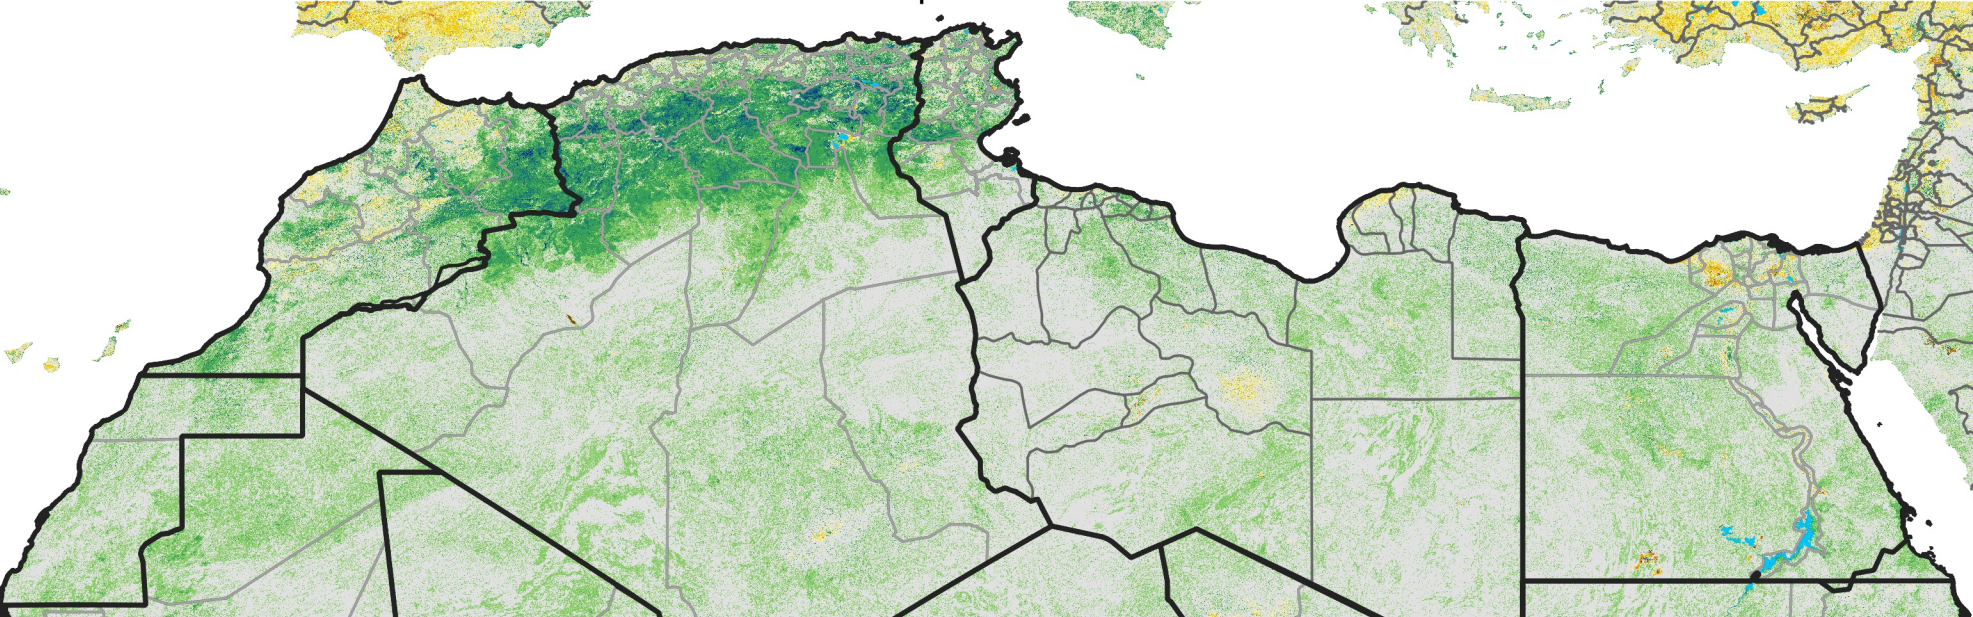

North Africa Percent of Mean NDVI

2009 / mean (2003 - 2022)
Period 26 / September 11 - 20, 2009

Percent of Normal