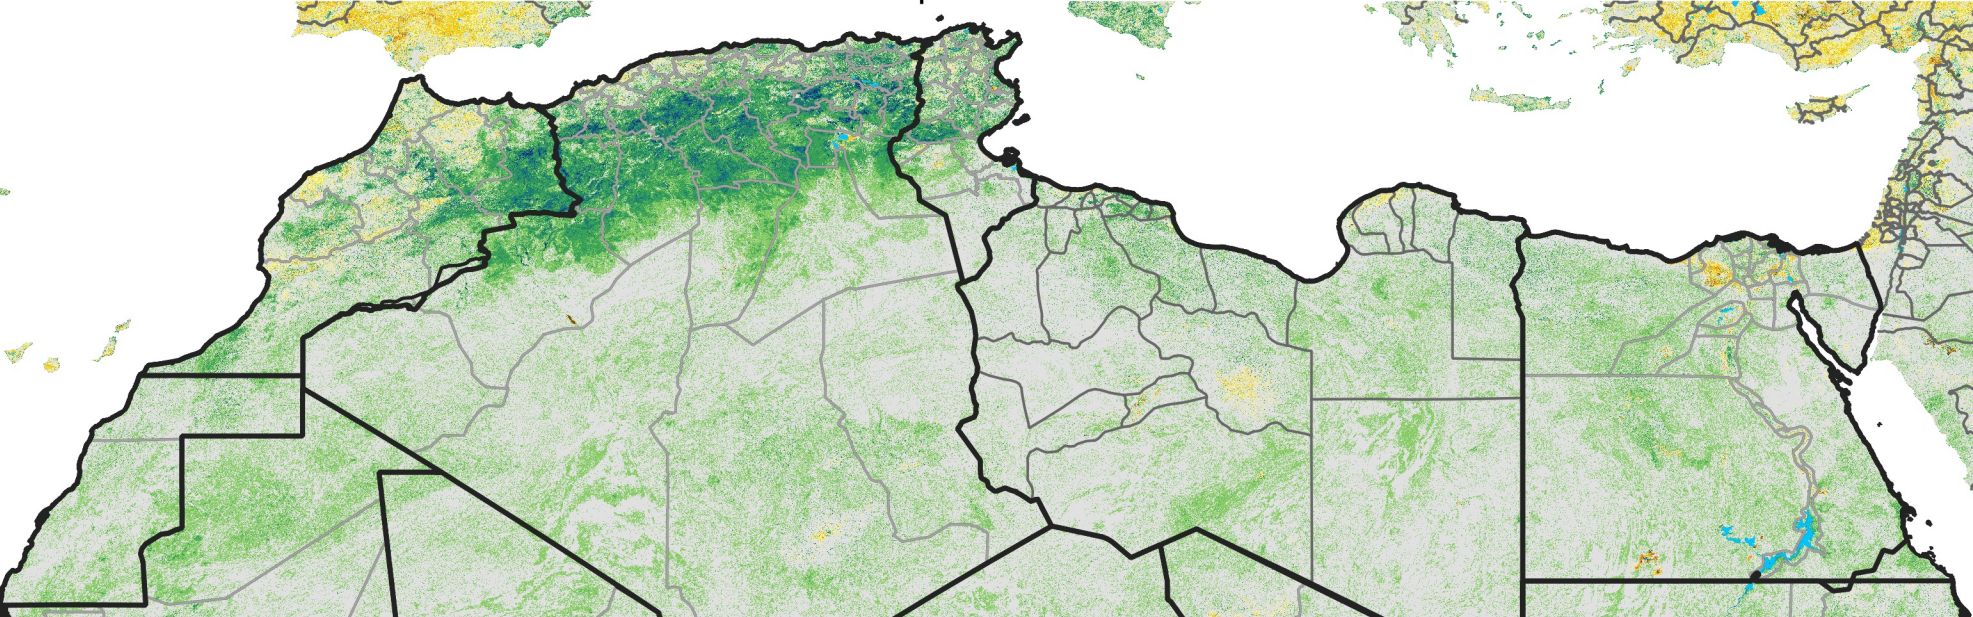

North Africa Percent of Mean NDVI

2009 / mean (2003 - 2022)
Period 27 / September 21 - 30, 2009

Percent of Normal