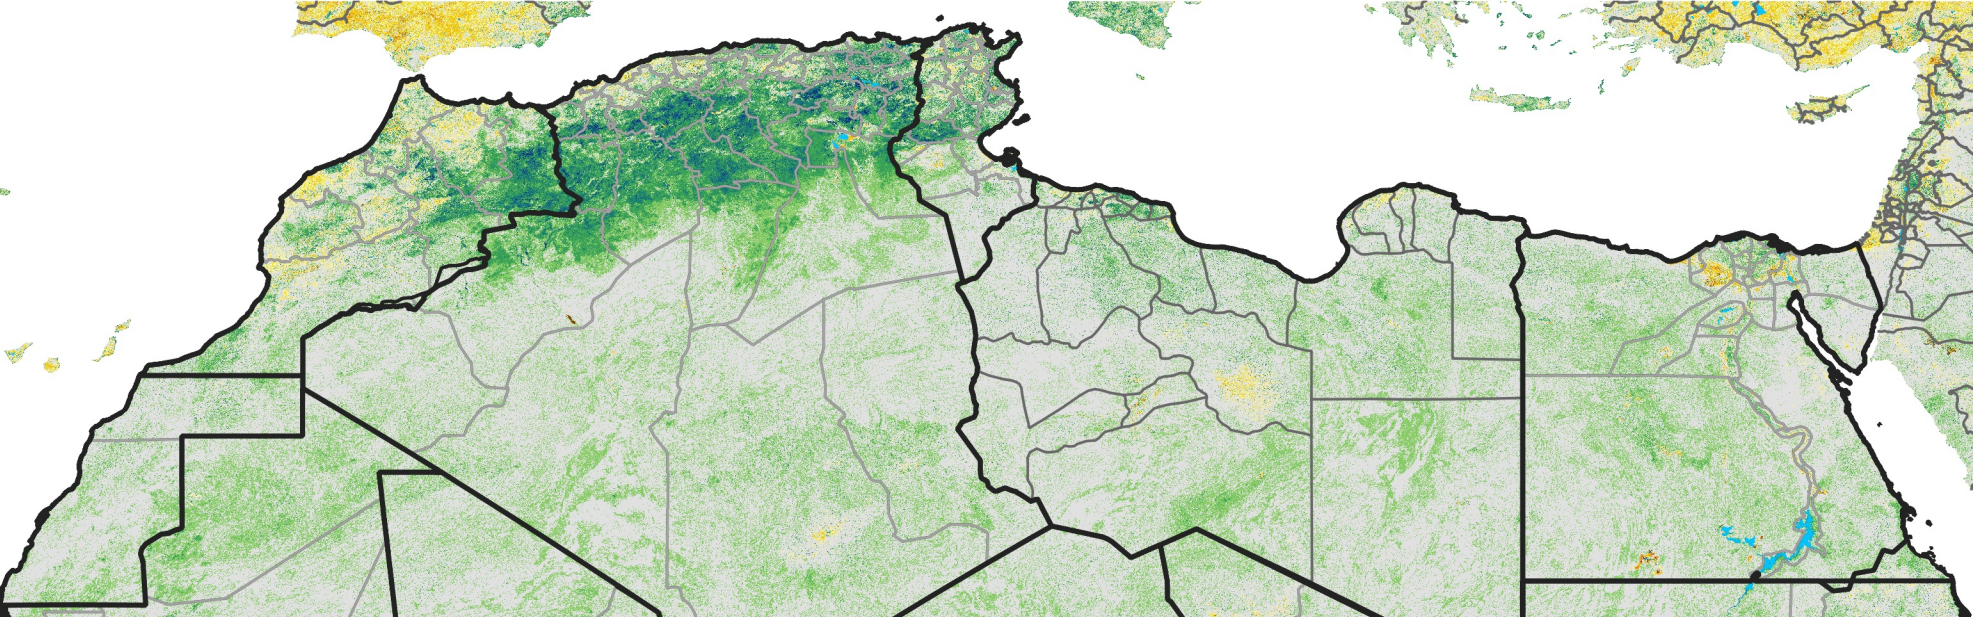

North Africa Percent of Mean NDVI

2009 / mean (2003 - 2022)
Period 28 / October 01 - 10, 2009

Percent of Normal