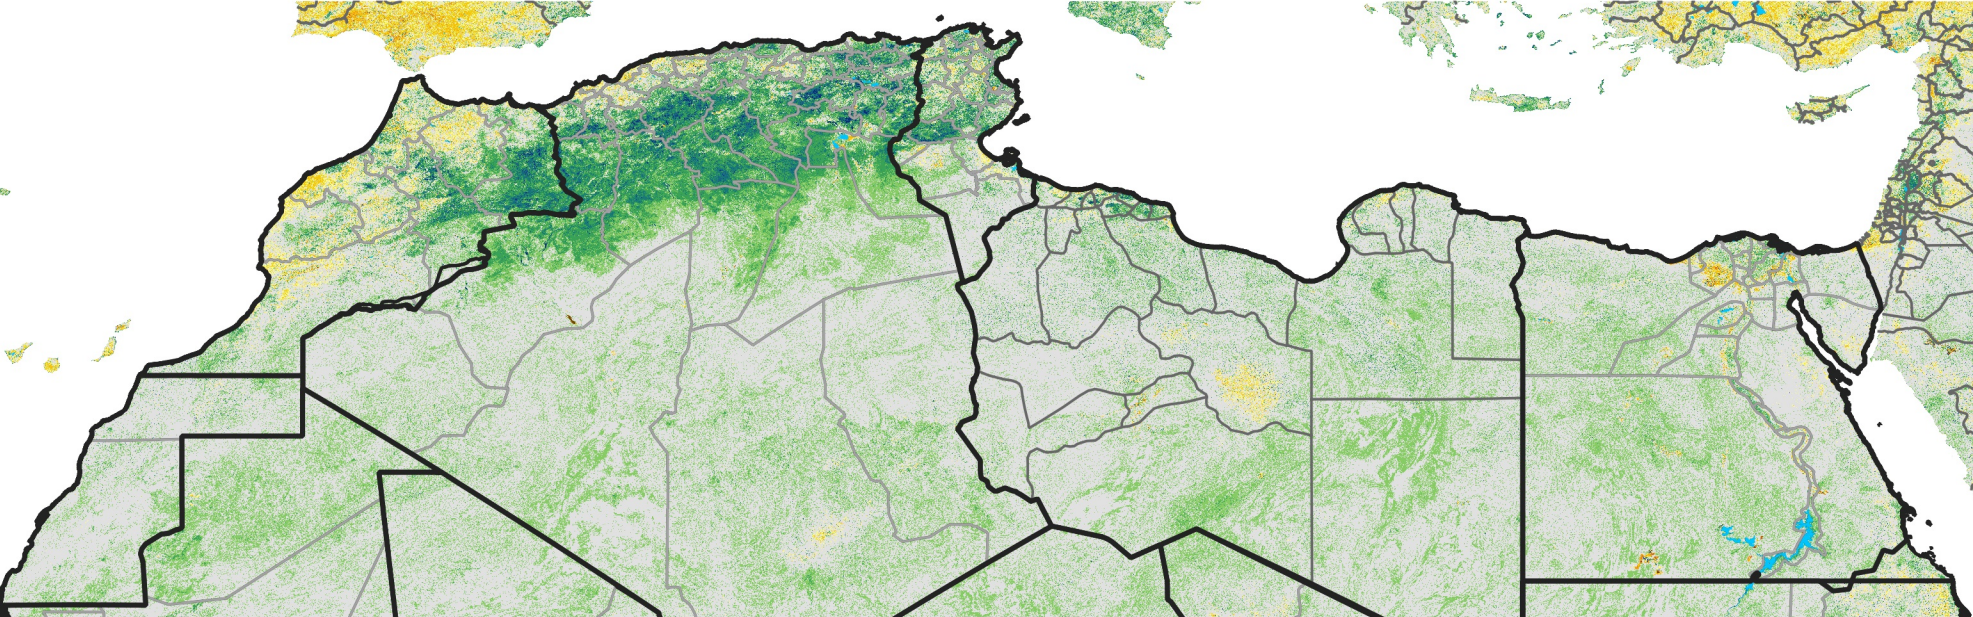

# North Africa Percent of Mean NDVI

2009 / mean (2003 - 2022)  
Period 29 / October 11 - 20, 2009