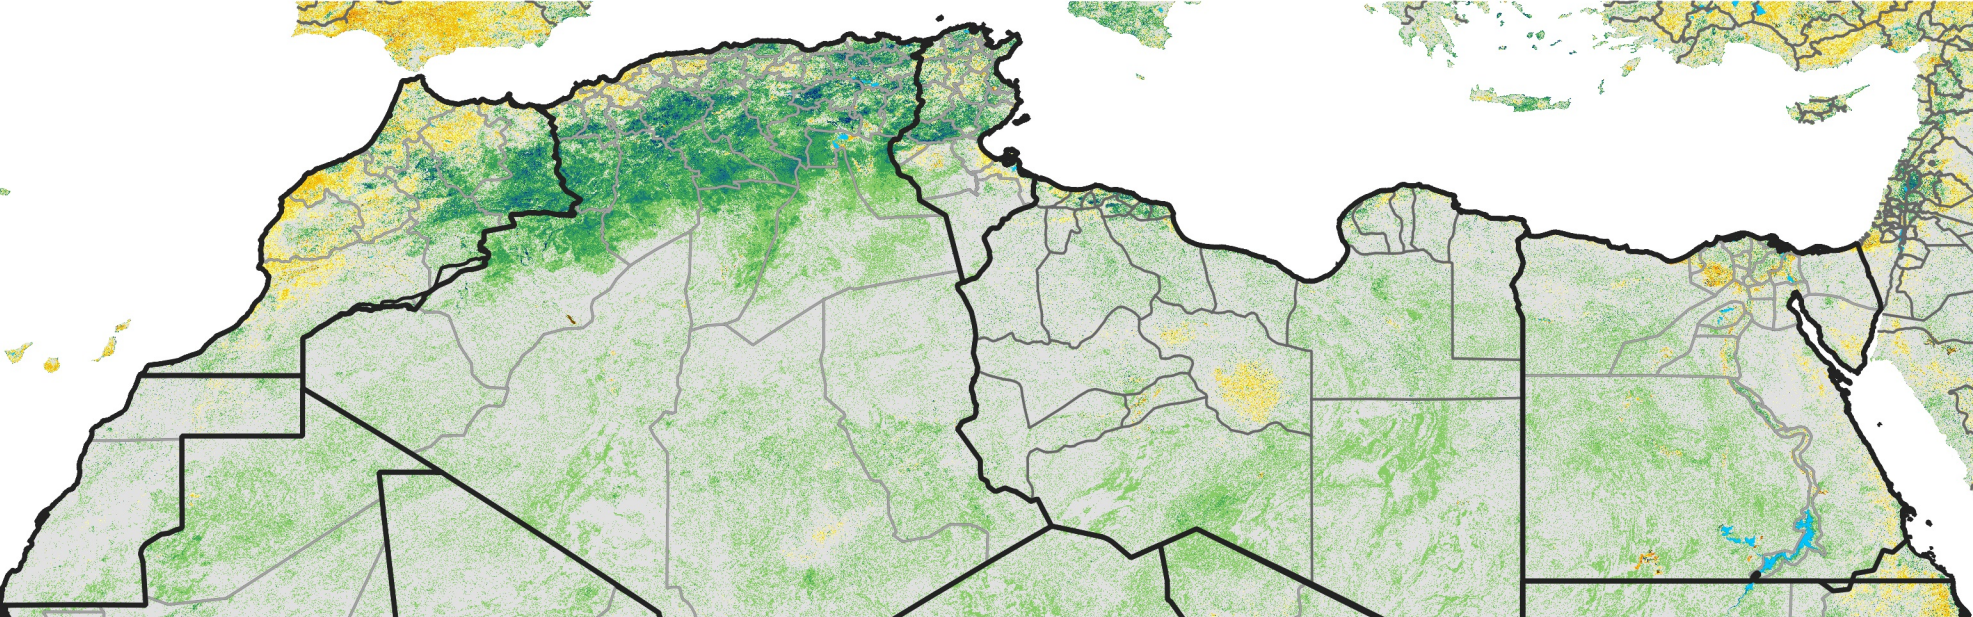

North Africa Percent of Mean NDVI

2009 / mean (2003 - 2022)
Period 30 / October 21 - 31, 2009

Percent of Normal