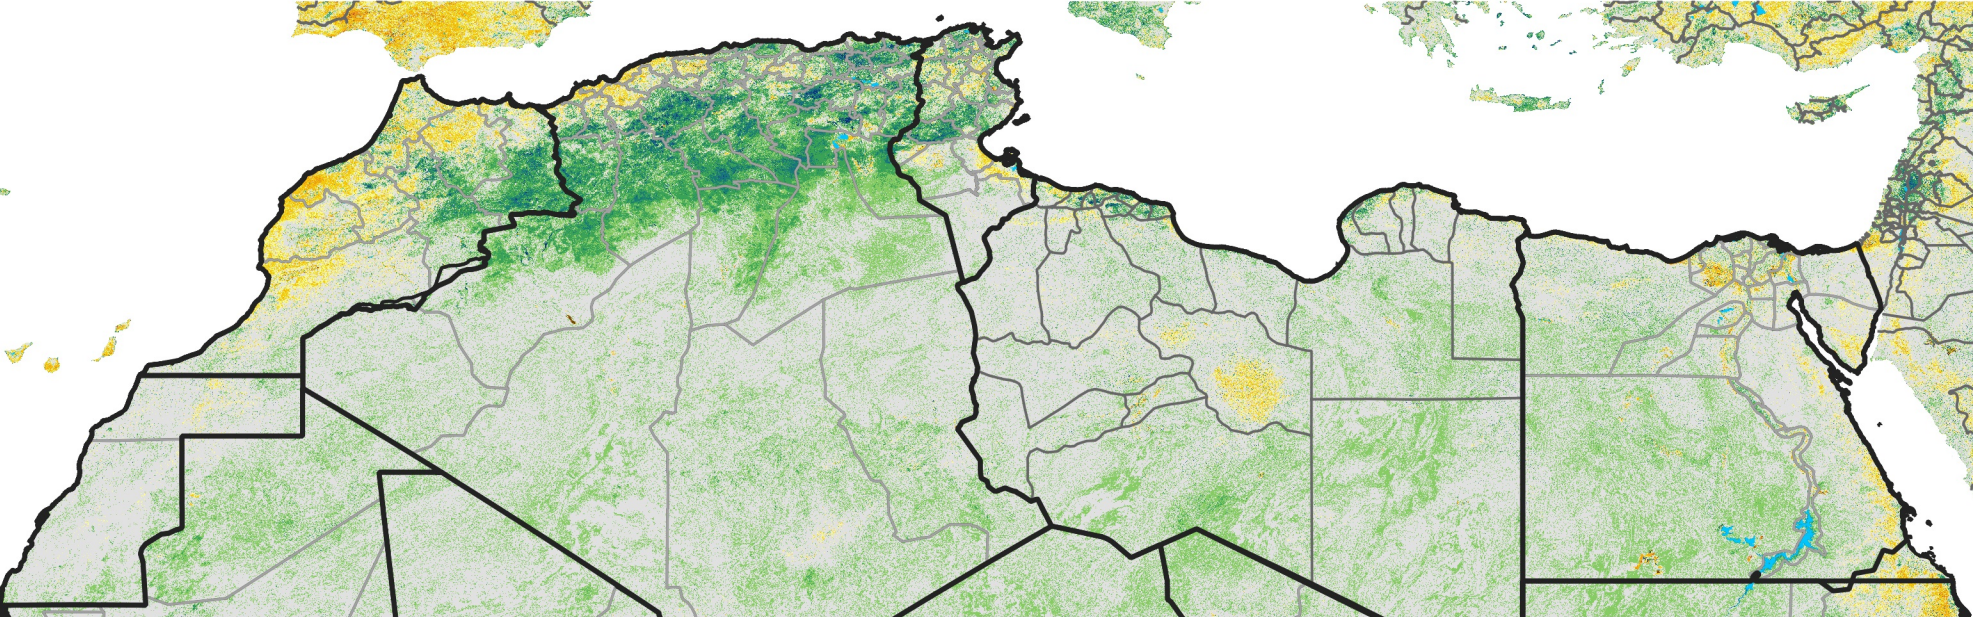

# North Africa Percent of Mean NDVI

2009 / mean (2003 - 2022)  
Period 31 / November 01 - 10, 2009