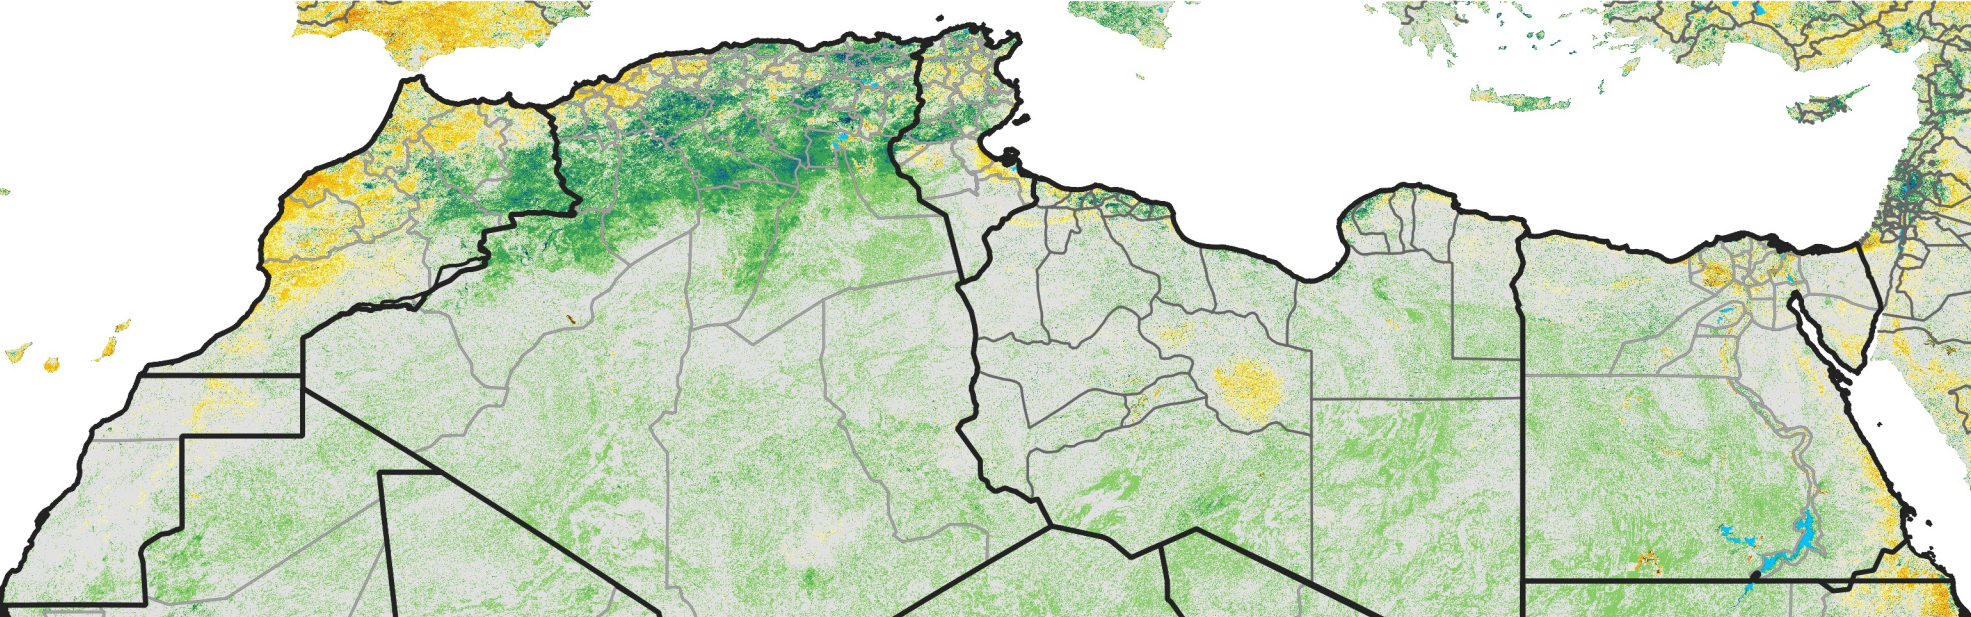

# North Africa Percent of Mean NDVI

2009 / mean (2003 - 2022)  
Period 32 / November 11 - 20, 2009