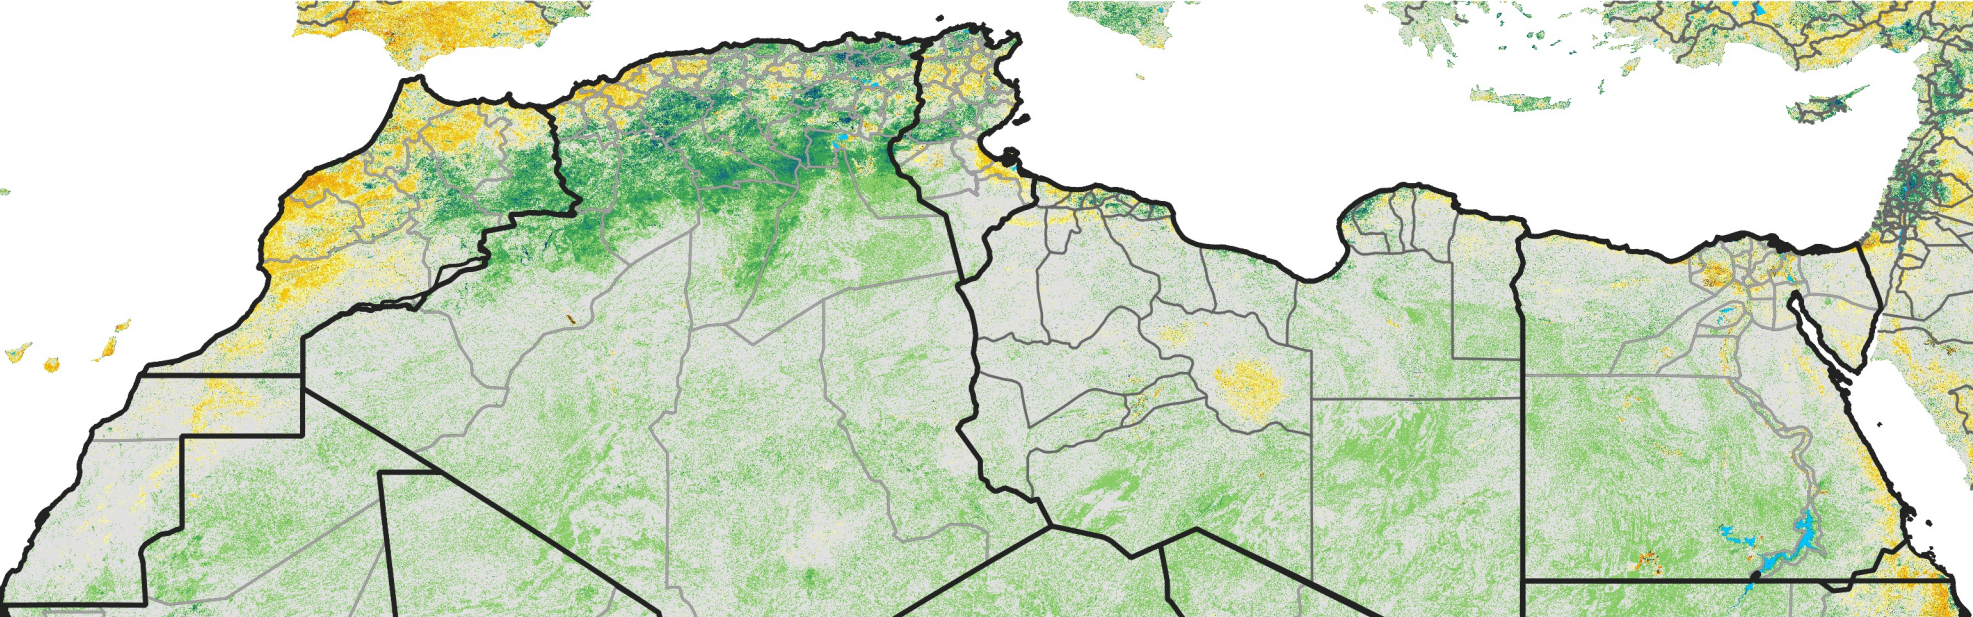

North Africa Percent of Mean NDVI

2009 / mean (2003 - 2022)
Period 33 / November 21 - 30, 2009

Percent of Normal