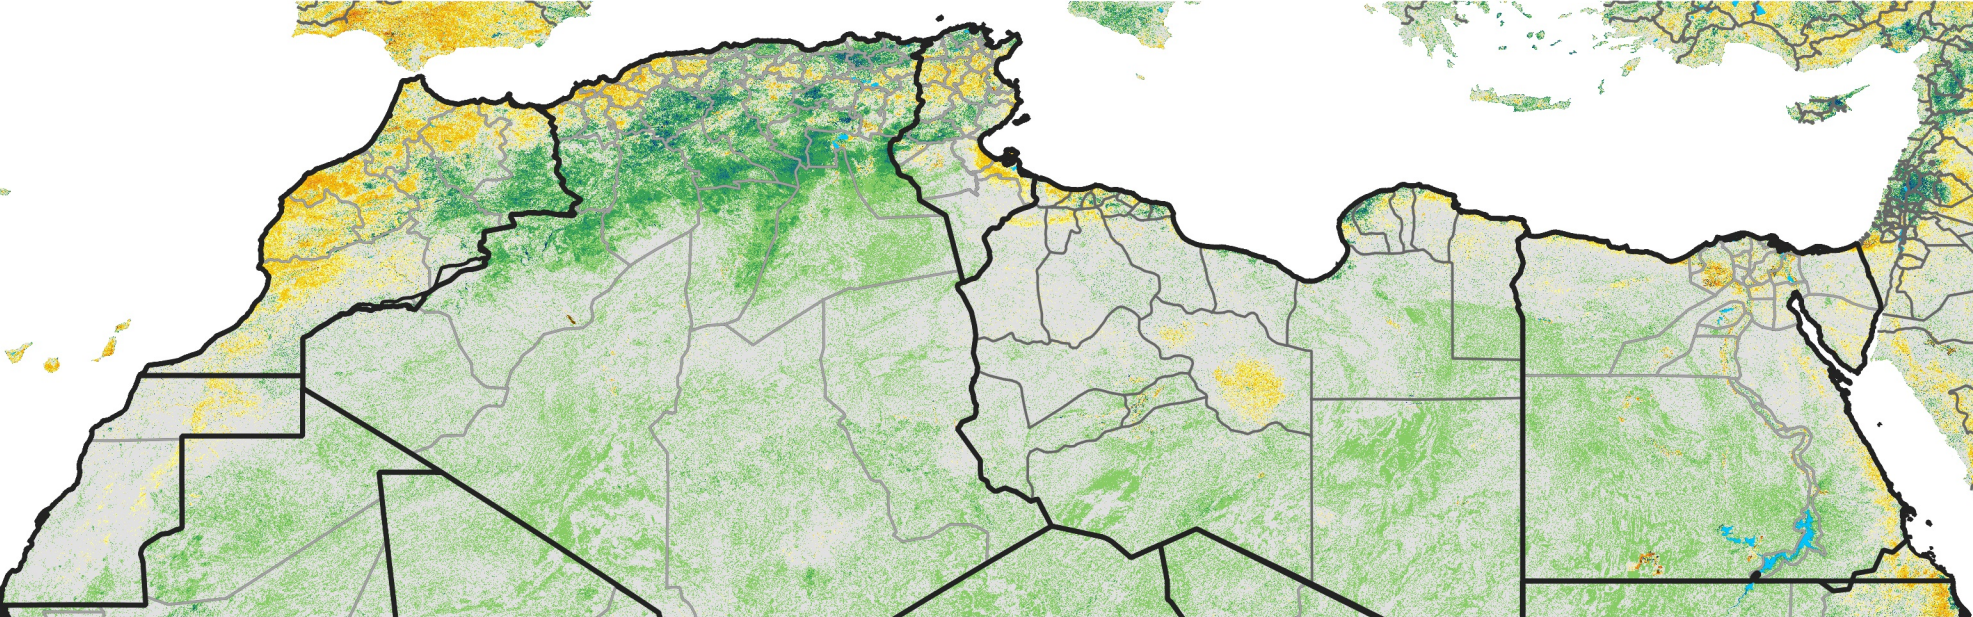

# North Africa Percent of Mean NDVI

2009 / mean (2003 - 2022)  
Period 34 / December 01 - 10, 2009