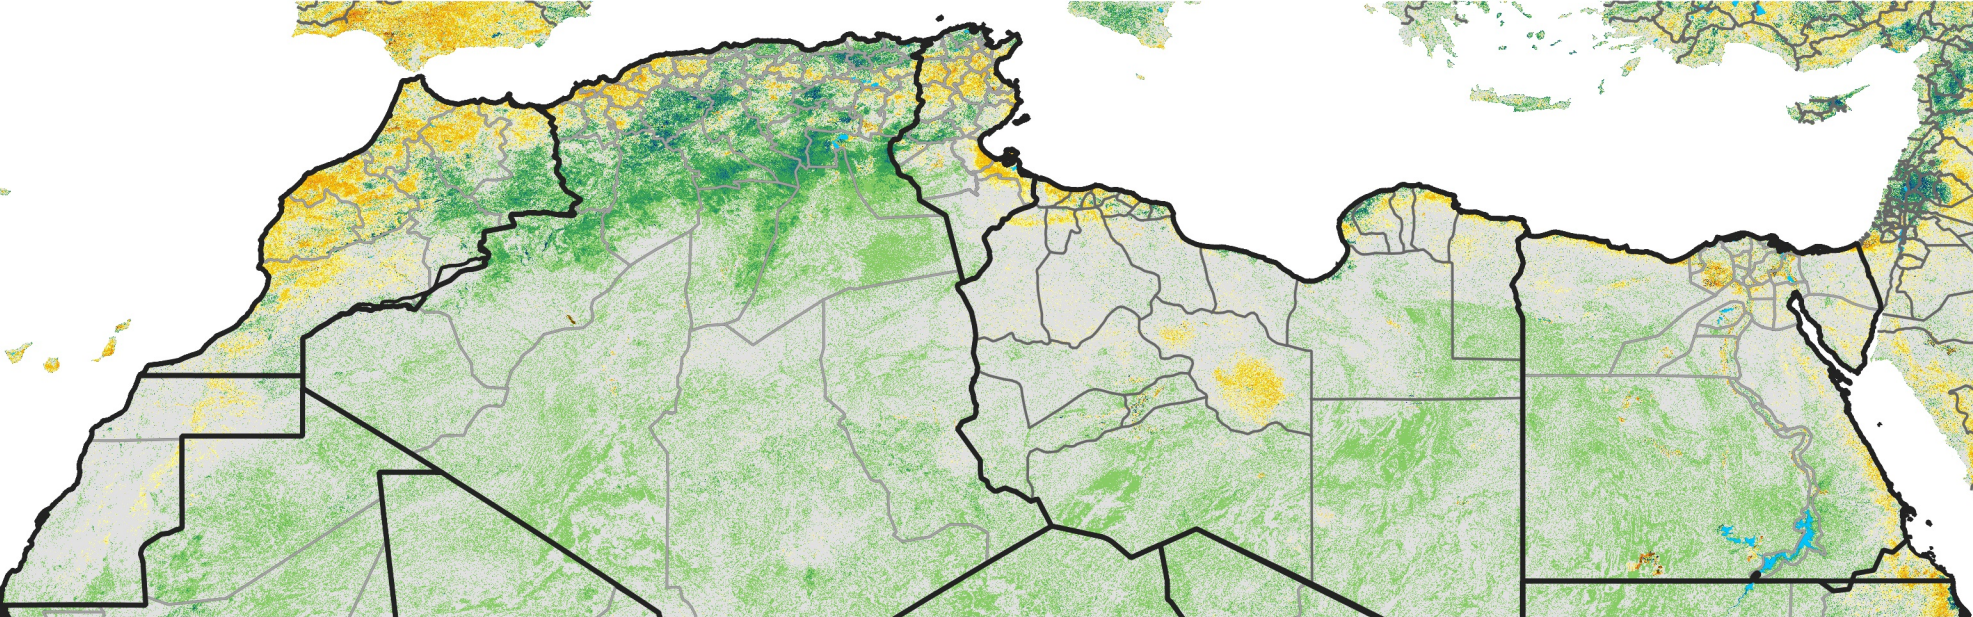

North Africa Percent of Mean NDVI

2009 / mean (2003 - 2022)
Period 35 / December 11 - 20, 2009

Percent of Normal