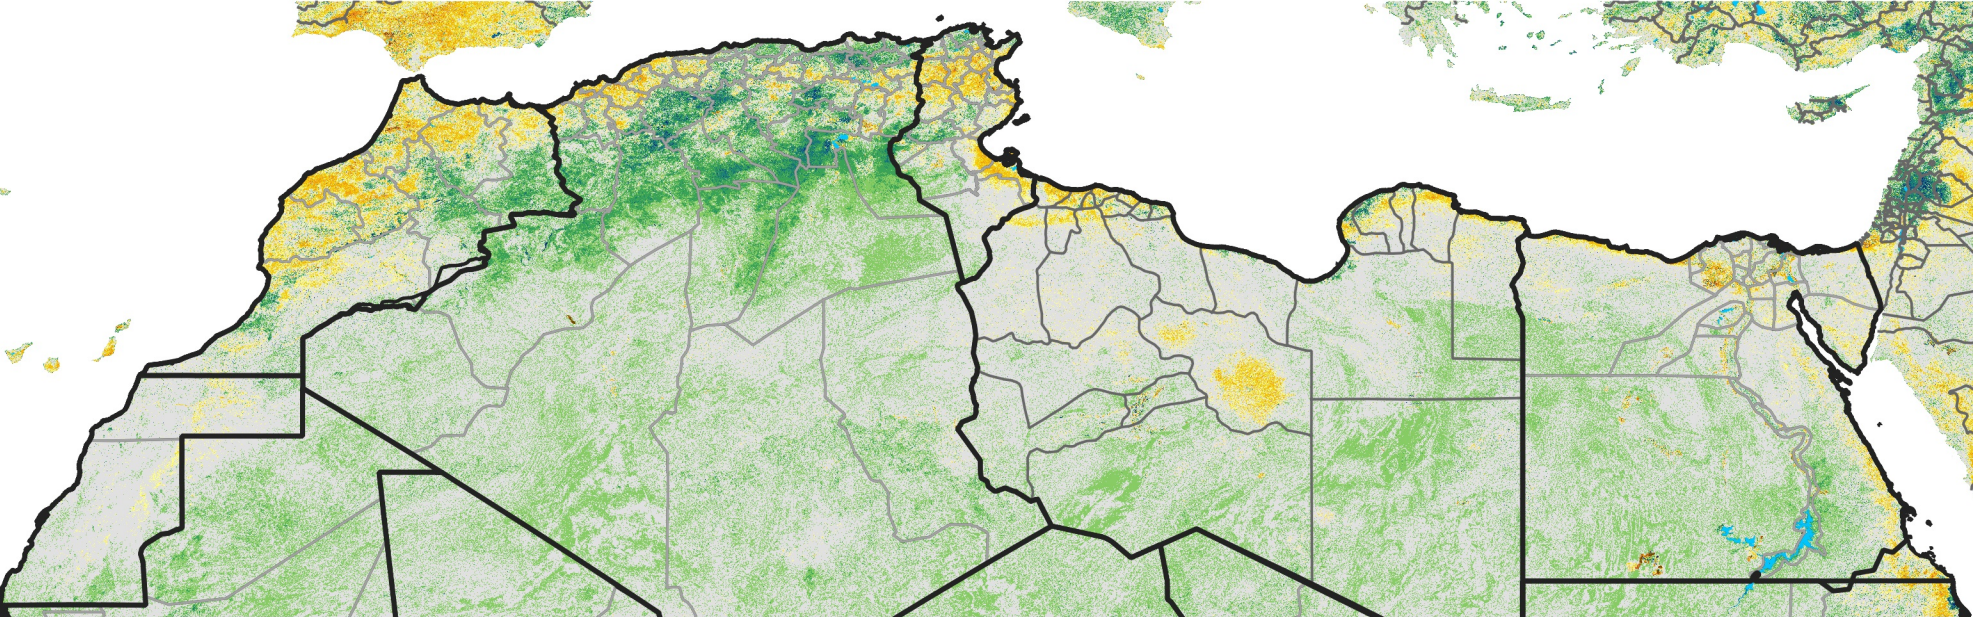

North Africa Percent of Mean NDVI

2009 / mean (2003 - 2022)
Period 36 / December 21 - 31, 2009

Percent of Normal