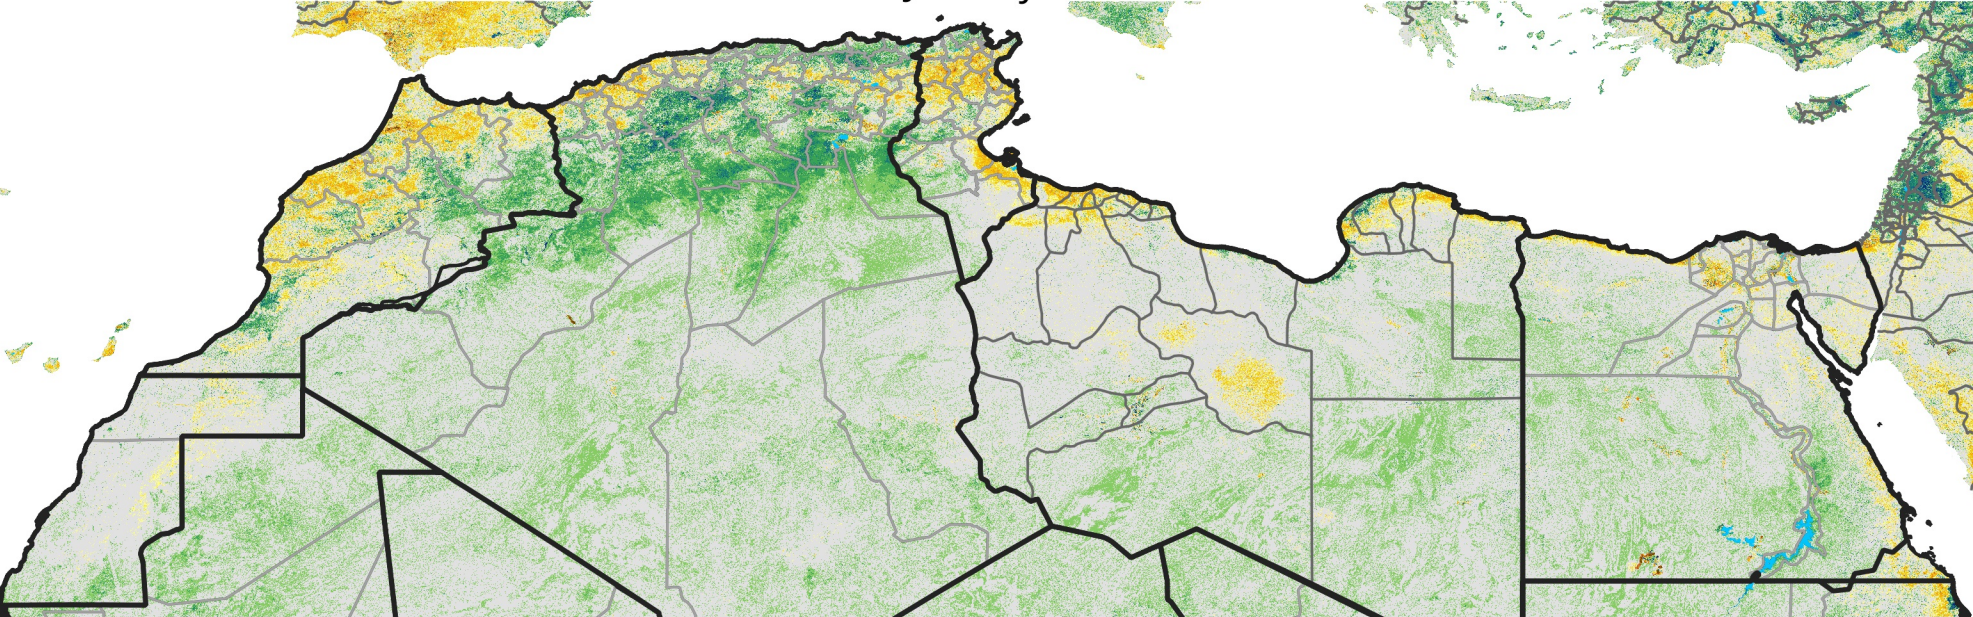

# North Africa Percent of Mean NDVI

2010 / mean (2003 - 2022)  
Period 01 / January 01 - 10, 2010