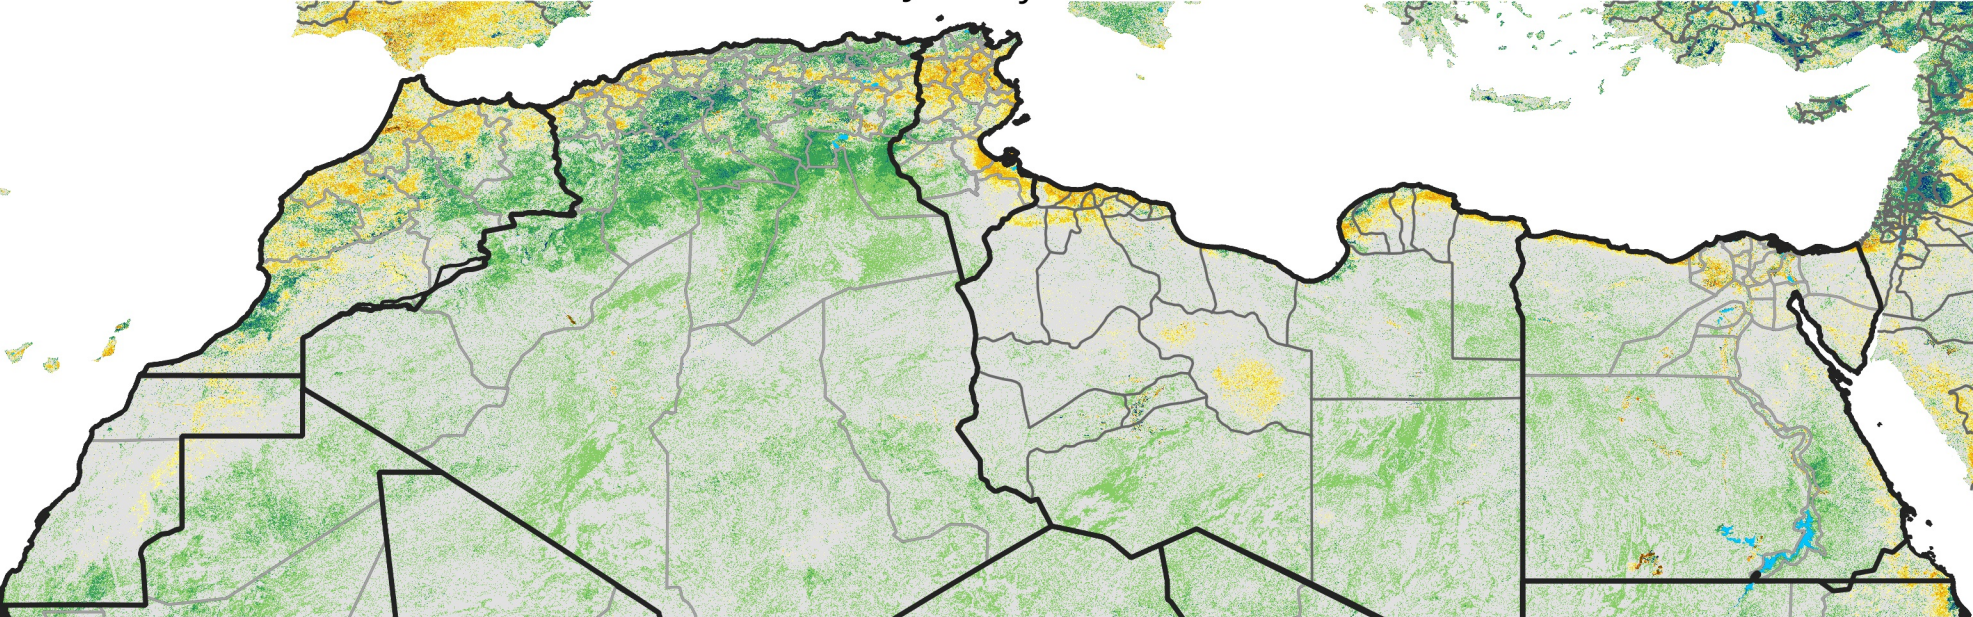

North Africa Percent of Mean NDVI

2010 / mean (2003 - 2022)
Period 02 / January 11 - 20, 2010

Percent of Normal